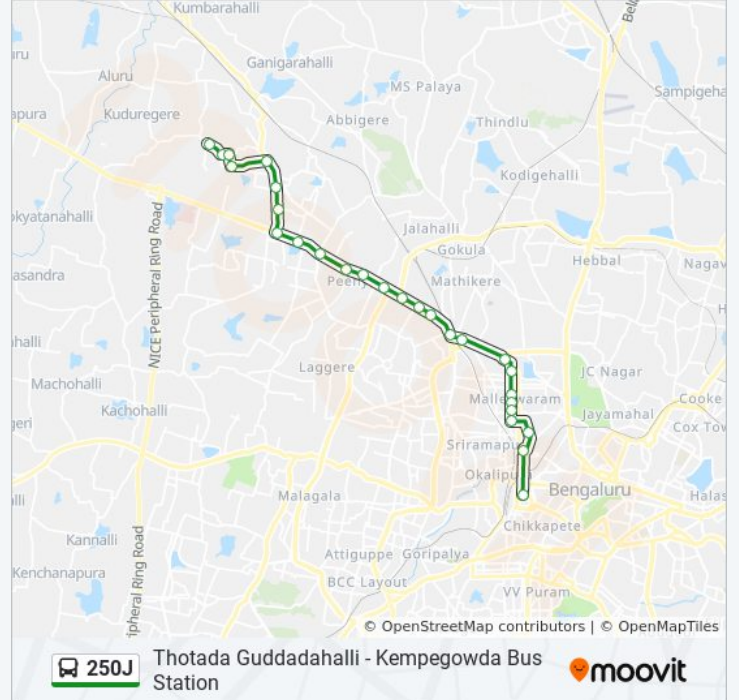

8th Cross Malleshwaram

Malleshwaram Circle

Malleshwaram Link Road

Central (Towards K.B.S.Majestic)

Kempegowda Bus Station

250J bus time schedules and route maps are available in an offline PDF at moovitapp.com. Use the [Moovit App](#) to see live bus times, train schedule or subway schedule, and step-by-step directions for all public transit in Bengaluru.

[About Moovit](#) • [MaaS Solutions](#) • [Supported Countries](#) • [Mooviter Community](#)

© 2024 Moovit - All Rights Reserved

Check Live Arrival Times