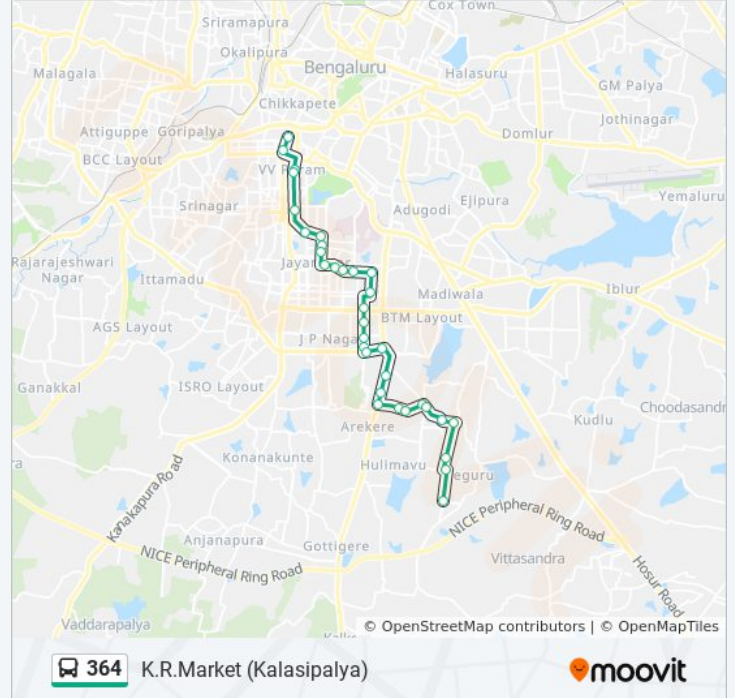

Stops: 33

Trip Duration: 46 min

Line Summary:

Jayanagara Church

Jayanagara T.T.M.C.

Jayanagara 3rd Block

Jayanagara 3rd Block

Madhavan Park

South End Circle

M.N.Krishnarao Park

Sajjan Rao Circle

Sajjan Rao Circle

Makkala Koota / Mahila Seva Samaja

K.R.Market (Kalasipalya)

Direction: Yelenahalli

31 stops

[VIEW LINE SCHEDULE](#)

K.R.Market (Kalasipalya)

Makkala Koota / Mahila Seva Samaja

Makkala Koota

Mahila Seva Samaja

National College

Basavanagudi Police Station

Krishna Rao Park