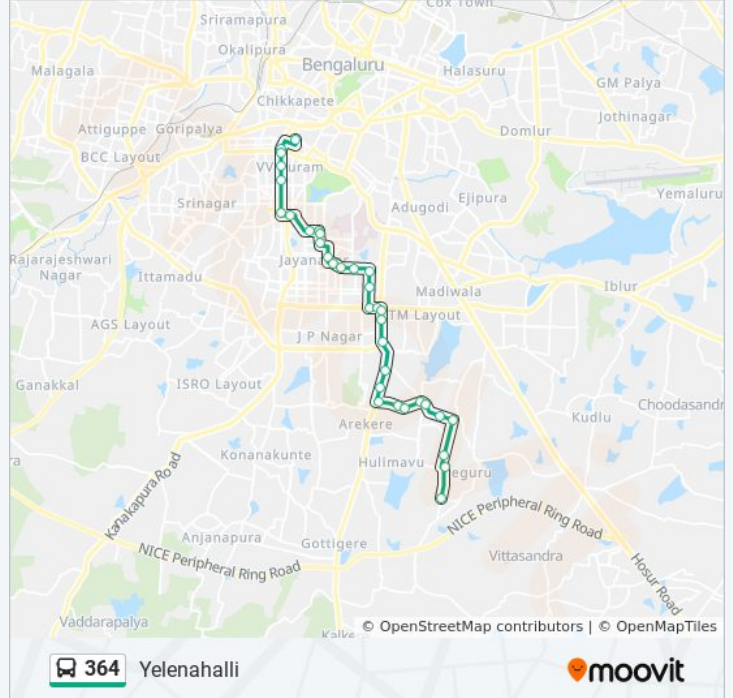

J.P.Nagara 3rd Phase

Bilekalli

Apollo Hospital (Bannerughatta Road)

H.S.B.C. (M.V.Road)

Ayyappa Mantapa

Vijaya Bank Colony Park

Vijaya Bank Layout Arakere

Petrol Bunk

Devarachikkanahalli

Rama Temple Devarachikkanahalli

Nayanappanahalli Bus Stand

Nyanappanahalli

Yelenahalli

364 bus time schedules and route maps are available in an offline PDF at moovitapp.com. Use the [Moovit App](#) to see live bus times, train schedule or subway schedule, and step-by-step directions for all public transit in Bengaluru.

[About Moovit](#) • [MaaS Solutions](#) • [Supported Countries](#) • [Mooviter Community](#)

© 2024 Moovit - All Rights Reserved

Check Live Arrival Times