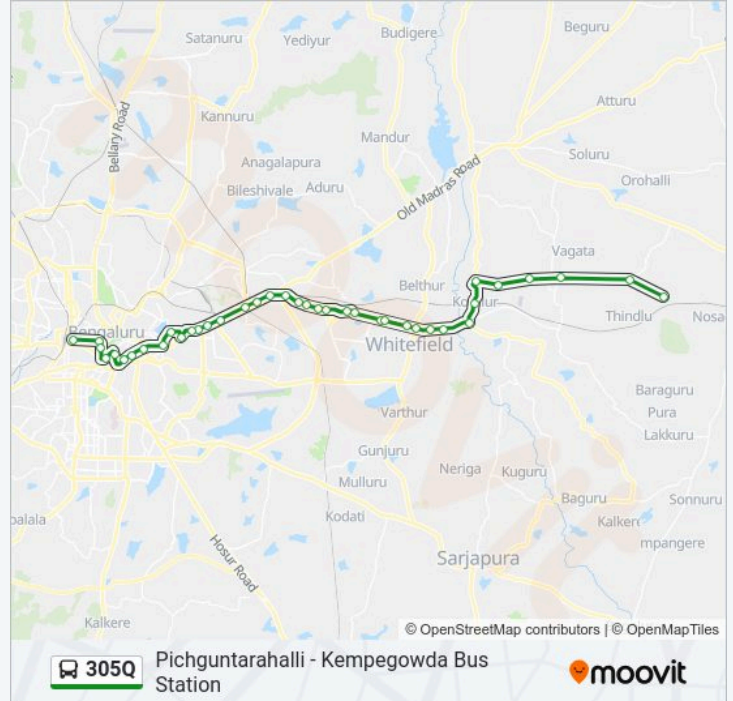

Thirumalashettyhalli Cross

Koraluru Railway Gate

Mallasandra

Naduvatti

Bisanahalli

Makanahalli

Kaji Hosahalli

Pichguntarahalli

### Direction: Kempegowda Bus Station

36 stops

[VIEW LINE SCHEDULE](#)

Pichguntarahalli

Kajihosahalli

Makanahalli

Bisanahalli

Naduvatti

### 305Q bus Info

**Direction:** Kempegowda Bus Station

**Stops:** 36

**Trip Duration:** 71 min