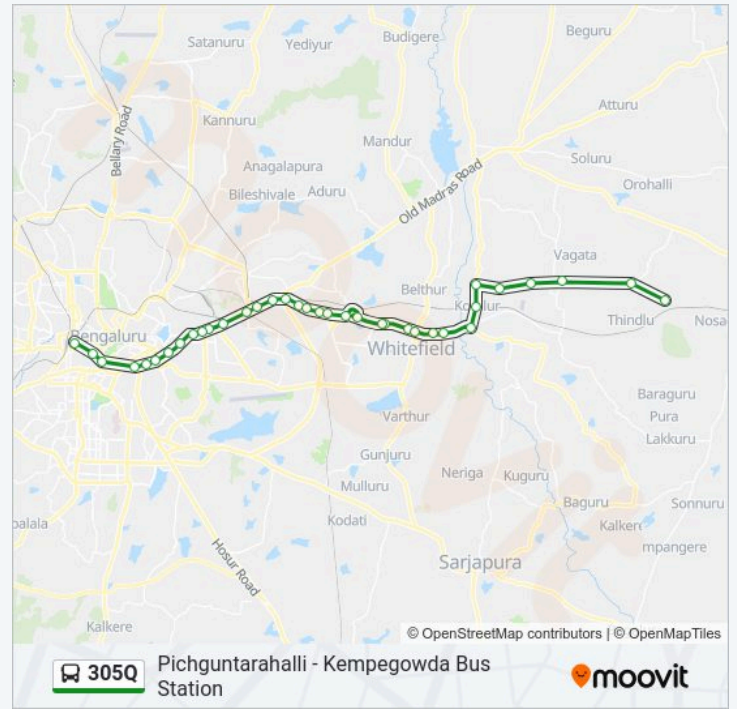

Line Summary:

Hope Farm

B.P.L.

I.T.P.L.Whitefield

Pattandur Agrahara Gate

Rajapalya

Hoodi

Brook Steel E.S.I.

Garudacharpalya

Singayyanapalya

Mahadevapura

B Narayanapura

K.R.Puram Metro Station

Tin Factory

Benniganahalli

N.G.E.F.

Swamy Vivekananda Metro Station / Isolation Hospital

Binnamangala (Indiranagara R.T.O.Office)

Depot 6 Indiranagara

Halasuru

Lido

D.I.G.Office

Life Style

Richmond Circle

St.Marthas Hospital Corporation

Mysore Bank

Kempegowda Bus Station

305Q bus time schedules and route maps are available in an offline PDF at moovitapp.com. Use the Moovit App to see live bus times, train schedule or subway schedule, and step-by-step directions for all public transit in Bengaluru.

© 2024 Moovit - All Rights Reserved