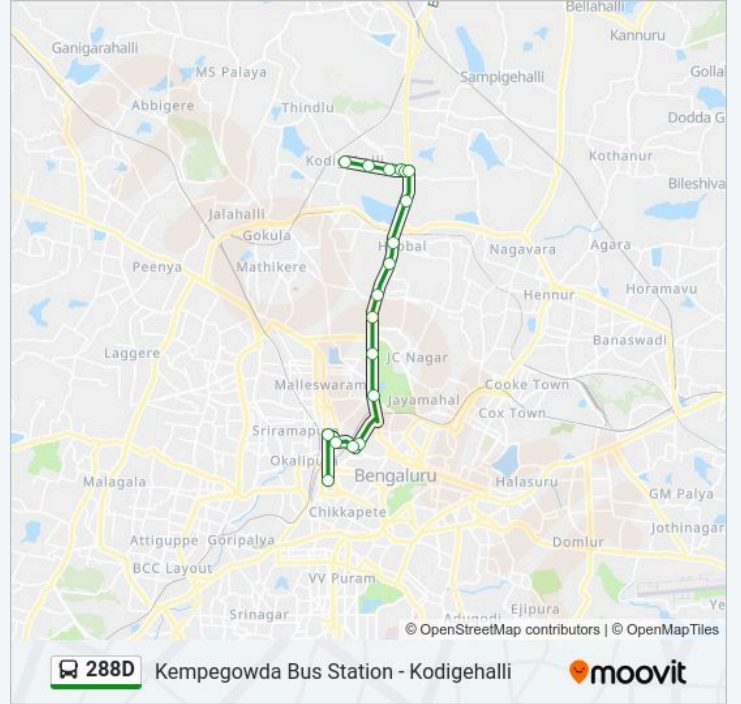

🚌 288D Line

Kempegowda Bus Station - Kodigehalli

Get The App

The 288D bus line (Kempegowda Bus Station - Kodigehalli) has 2 routes. For regular weekdays, their operation hours are: (1) Kempegowda Bus Station: 09:10 - 17:30(2) Kodigehalli: 08:55 - 16:35
Use the Moovit App to find the closest 288D bus station near you and find out when is the next 288D bus arriving.

Direction: Kempegowda Bus Station

18 stops

[VIEW LINE SCHEDULE](#)

- Kodigehalli
- Maruthinagara Kodigehalli
- Sterling Apartment
- Sanjeevani Nagara
- Kodigehalli Gate
- Kodigehalli Gate
- Military Dairy Farm (Esteem Mall)
- Hebbala
- Canara Bank Hebbala
- C.B.I
- Mekhri Circle Bus Stop
- Palace Ground
- R.M.Guttahalli
- Shivananda Stores
- Shivananda Stores Circle
- Sheshadripuram College
- Central (Towards K.B.S.Majestic)
- Kempegowda Bus Station

288D bus Time Schedule

Kempegowda Bus Station Route Timetable:

Monday	09:10 - 17:30
Tuesday	09:10 - 17:30
Wednesday	09:10 - 17:30
Thursday	09:10 - 17:30
Friday	09:10 - 17:30
Saturday	09:10 - 17:30
Sunday	09:10 - 17:30

288D bus Info

Direction: Kempegowda Bus Station

Stops: 18

Trip Duration: 28 min

Line Summary:

Direction: Kodigehalli

15 stops

[VIEW LINE SCHEDULE](#)