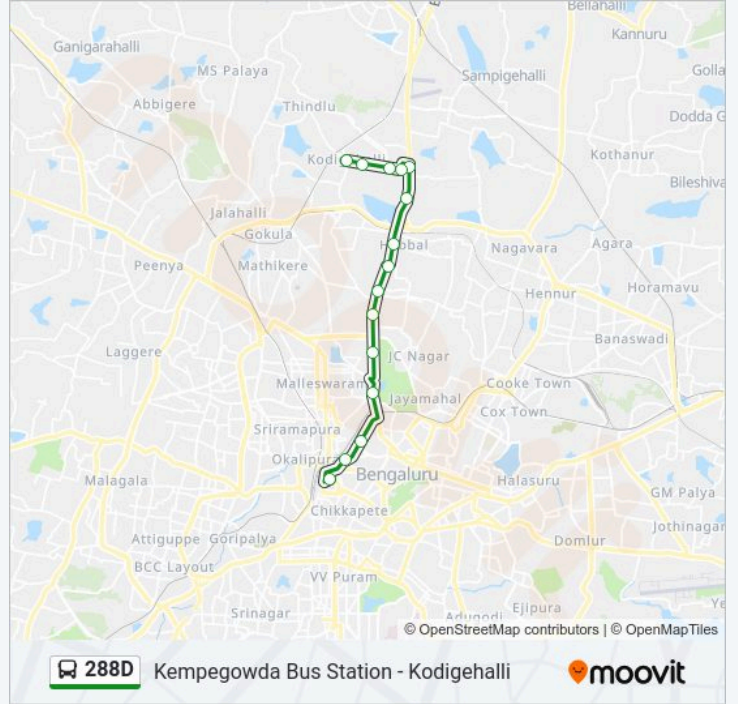

🚌 288D Line

Kempegowda Bus Station - Kodigehalli

Get The App

The 288D bus line (Kempegowda Bus Station - Kodigehalli) has 2 routes. For regular weekdays, their operation hours are: (1) Kempegowda Bus Station: 09:10 - 17:30(2) Kodigehalli: 08:55 - 16:35
Use the Moovit App to find the closest 288D bus station near you and find out when is the next 288D bus arriving.

288D bus Info

Direction: Kempegowda Bus Station

Stops: 18

Trip Duration: 28 min

Line Summary:

Direction: Kodigehalli

15 stops

[VIEW LINE SCHEDULE](#)

288D bus Time Schedule

Kodigehalli Route Timetable:

Monday	08:55 - 16:35
Tuesday	08:55 - 16:35
Wednesday	08:55 - 16:35
Thursday	08:55 - 16:35
Friday	08:55 - 16:35
Saturday	08:55 - 16:35
Sunday	08:55 - 16:35

288D bus Info

Direction: Kodigehalli

Stops: 15

Trip Duration: 27 min

Line Summary:

288D bus time schedules and route maps are available in an offline PDF at moovitapp.com. Use the Moovit App to see live bus times, train schedule or subway schedule, and step-by-step directions for all public transit in Bengaluru.