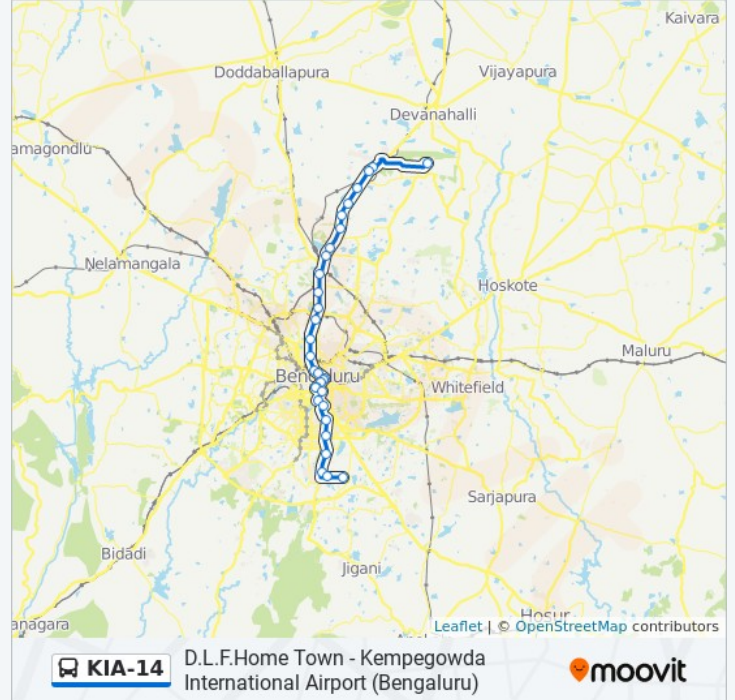

## KIA-14 bus Info

**Direction:** Kempegowda International Airport (Bengaluru)

**Stops:** 31

**Trip Duration:** 65 min

**Line Summary:** D.L.F.Home Town, Hulimavu, Hulimavu Gate, Bilekahalli, Gurappanapalya, Dairy Circle, Wilson Garden, Shanthinagara Ttmc, Richmond Circle, Pallavi Talkies (Corporation), Corporation, Museum Kasturba Road, Mg Statue, Mahathma Gandhi Statue, Raj Bhavan, Basaveshwara Circle, R.M.Guttahalli, Mekhri Circle, Hebbala, Military Dairy Farm, Byatarayanapura, Allalassandra Gate, Kogilu Cross, Venkatala, Indian Air Force Yelahanka, Hunasamaranahalli, Bettahalsoor Cross, Chikkajala, Sadahalli Gate, Trumpet, Kempegowda International Airport (Bengaluru)

Venkatala

Indian Air Force Yelahanka

Hunasamaranahalli

Bettahalsoor Cross

Chikkajala

Sadahalli Gate

Trumpet

Kempegowda International Airport (Bengaluru)

KIA-14 bus time schedules and route maps are available in an offline PDF at [moovitapp.com](https://moovitapp.com). Use the [Moovit App](#) to see live bus times, train schedule or subway schedule, and step-by-step directions for all public transit in Bengaluru.