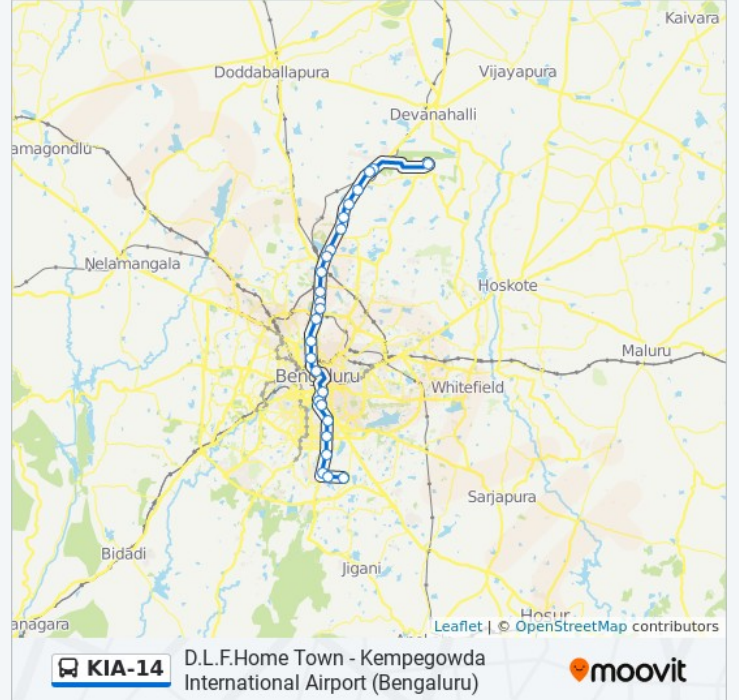

Shanthinagara Ttmc

Wilson Garden Police Station

Bengaluru Dairy Circle

Bannerghatta Road, Bangalore

Gurappanapalya

Bilekalli

Hulimavu Gate

Hulimavu

D.L.F.Home Town