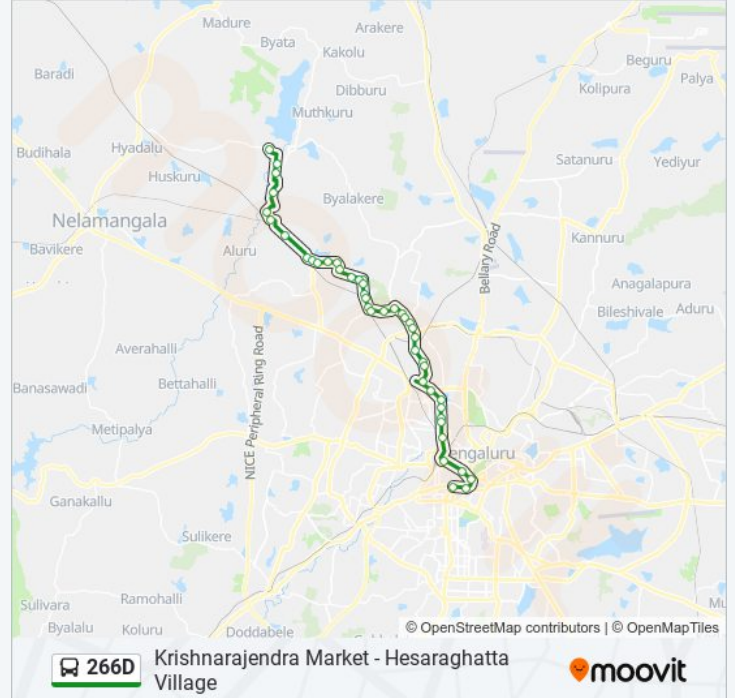

Gangadhara Kalyana Mantapa

Dasappanapalya

Chikkabanavara

Gangamma Temple Chikkabanavara

Soladevanahalli Police Station

Tharabanahalli

Tharabanahalli Choultry

Hurali Chikkanahalli

Thirumalapura

Hesaraghatta T.B.Cross

Hesaraghatta

Direction: Krishnarajendra Market

45 stops

[VIEW LINE SCHEDULE](#)

Hesaraghatta

Hesaraghatta T.B.Cross