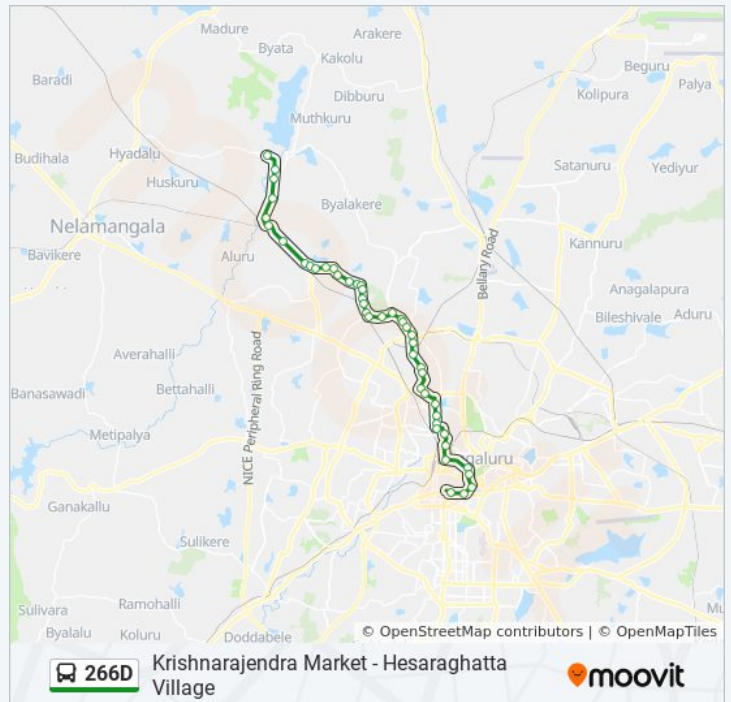

Anand Rao Circle

266D bus Info

Direction: Krishnarajendra Market

Stops: 45

Trip Duration: 67 min

Line Summary:

Maharani College

K.R.Circle