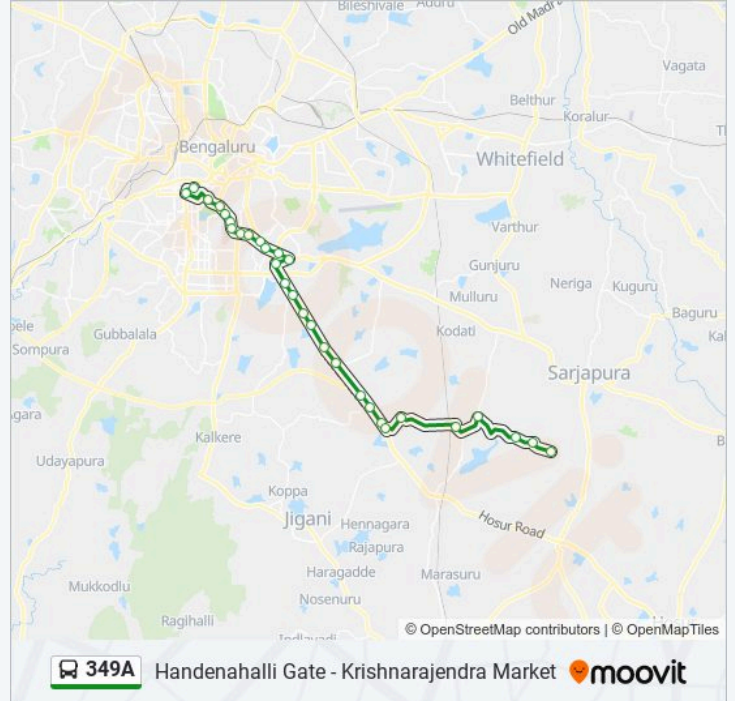

### 349A bus Info

**Direction:** Handenahalli Gate

**Stops:** 30

**Trip Duration:** 49 min

**Line Summary:**

Electronic City

Veerasandra

Huskur Gate

Singena Agrahara Cross Fruits Market

Singhena Agrahara

Muttanalluru Cross

Samanahalli

Solusapura

Handenahalli Gate

### Direction: Krishnarajendra Market

28 stops

[VIEW LINE SCHEDULE](#)

Handenahalli Attibele

Samanahalli

Solusapura

Muttanalluru Cross

Singena Agrahara