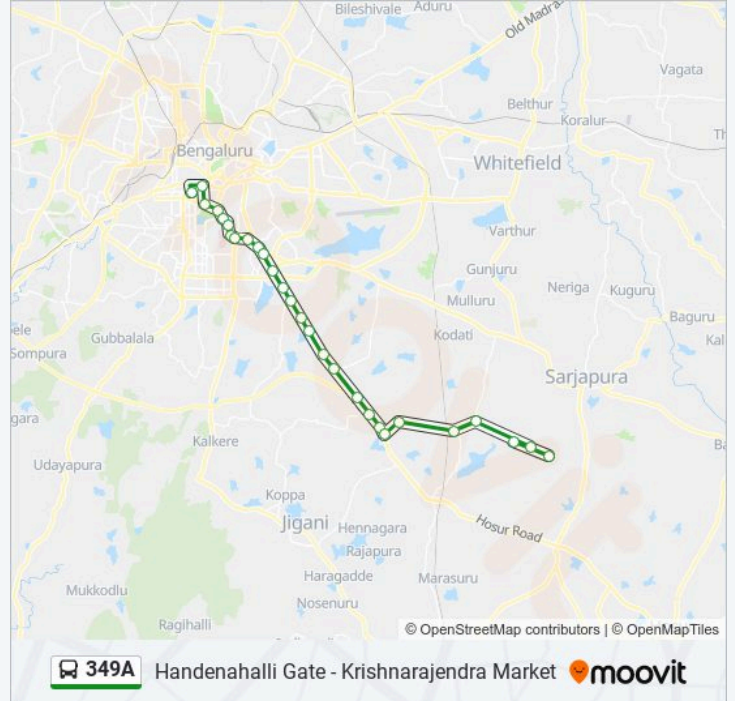

### 349A bus Info

**Direction:** Krishnarajendra Market

**Stops:** 28

**Trip Duration:** 52 min

**Line Summary:**

Hosur Road Junction

Muneshwara Temple

Bengaluru Dairy Circle

Nimhans Hospital

Lakkasandra

Wilson Garden 7th Cross

Hop Coms / Lalbagh

Lalbagh Main Gate

Town Hall

K.R.Market (Kalasipalya)

349A bus time schedules and route maps are available in an offline PDF at [moovitapp.com](https://moovitapp.com). Use the Moovit App to see live bus times, train schedule or subway schedule, and step-by-step directions for all public transit in Bengaluru.

© 2024 Moovit - All Rights Reserved