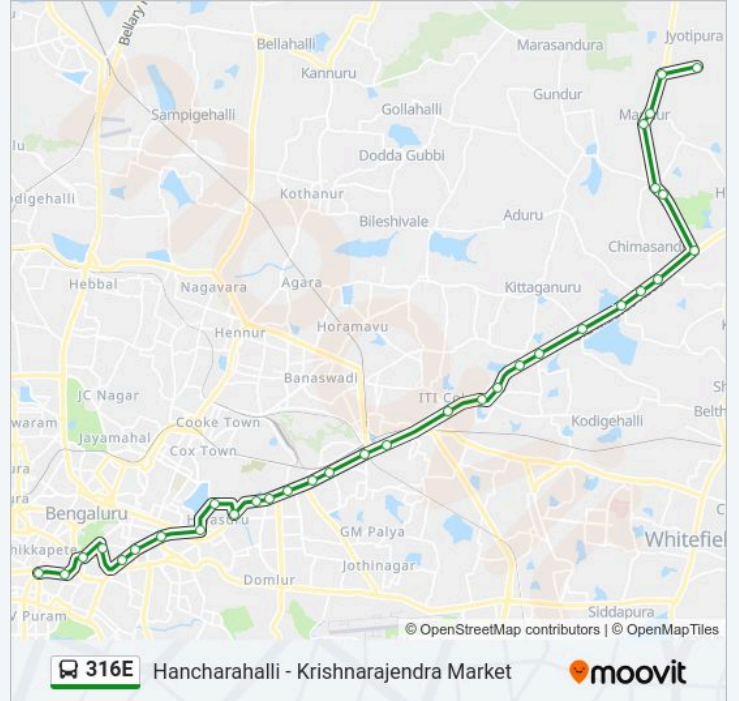

K.R.Puram Market

Police Quarters K.R.Puram

Subashanagara

Bhattarahalli

Medahalli

Veeranahalli

Avalahalli

Cheemasandra Gate

Budigere Cross

S.K.F.Factory

Bommenahalli

Premium Farm Mandur

Mandur

Hancharahalli Gate

Hancharahalli

316E bus time schedules and route maps are available in an offline PDF at moovitapp.com. Use the Moovit App to see live bus times, train schedule or subway schedule, and step-by-step directions for all public transit in Bengaluru.

© 2024 Moovit - All Rights Reserved