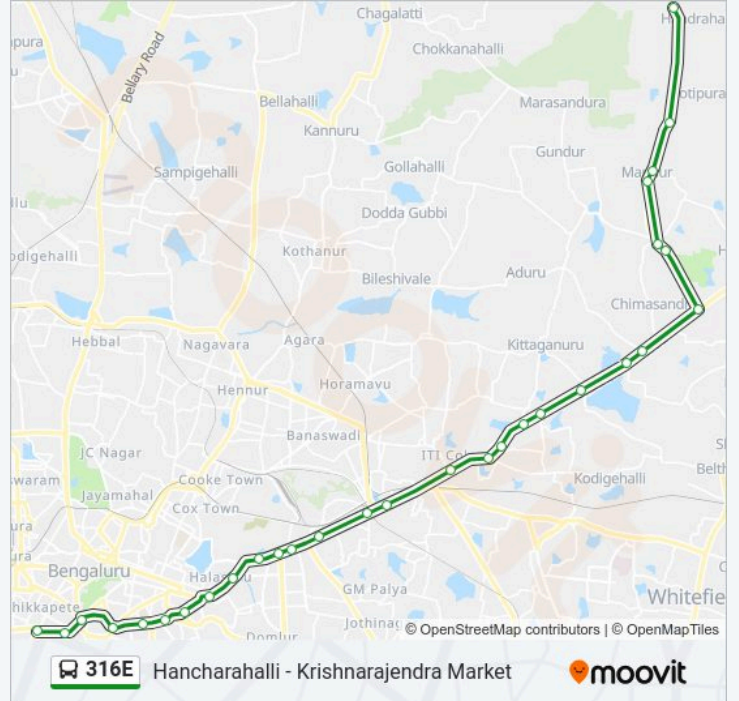

316E bus Info**Direction:** Krishnarajendra Market**Stops:** 30**Trip Duration:** 63 min**Line Summary:**

Halasuru

Lido

D.I.G.Office

Life Style

Richmond Circle

Richmond Circle

Corporation

Town Hall

Krishnarajendra Market

Direction: Hancharahalli

33 stops

[VIEW LINE SCHEDULE](#)

K.R.Market

Town Hall

Corporation