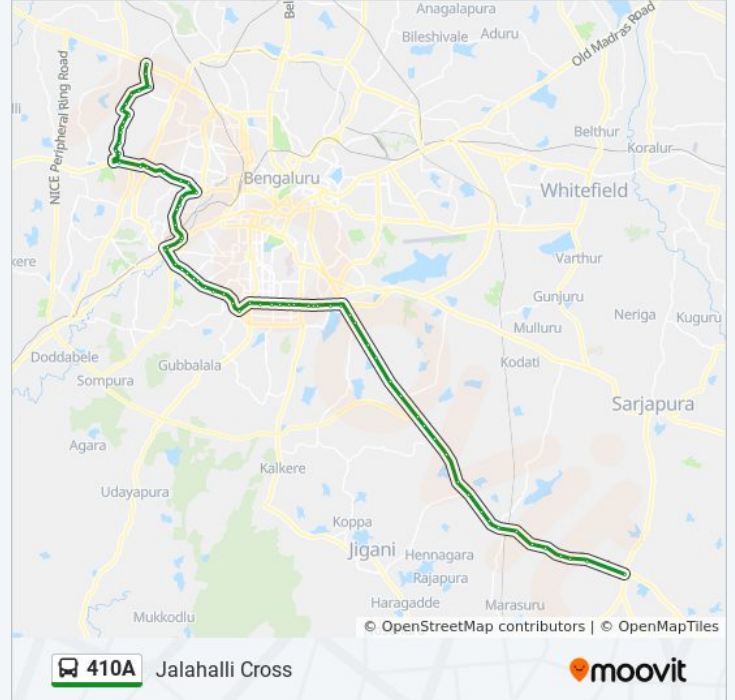

Electronic City P.E.S.I.T College

Hosa Road

Singasandra

Kudlu Gate

Garvebhavi Palya

Bommanahalli

Roopena Agrahara

Central Silk Board

Kuvempunagara (B.T.M.Layout)

16th Main B.T.M.Layout

B.T.M.Layout Water Tank

M.I.C.O.Layout

East End Jayanagara

Ragigudda Temple

Marenahalli

Sri Raghavendra Swamy Temple

Sangam Circle

Banashankari Bus Station

Kadirenahalli Cross

Kadirenahalli Park

Devegowda Petrol Bunk

Kamakya Talkies

Kathriguppe

Janatha Bazar Banashankari

Hosakerehalli Junction

Hoskerehalli Petrol Bunk

P.E.S.College

Veerabhadra Nagara

Junction Of Nayandahalli

Mysore Road Metro Station

B.H.E.L.

Deepanjalinagara

Attiguppe