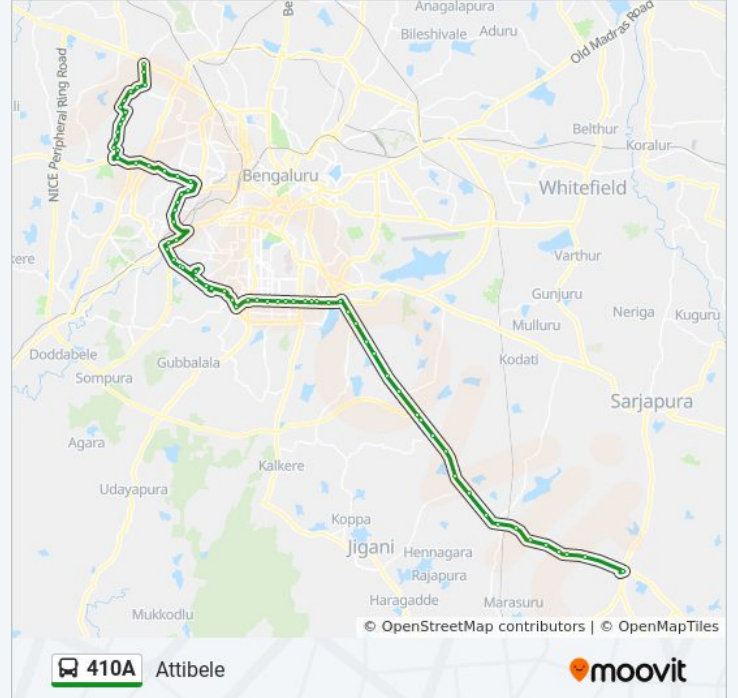

Maruthi Mandira

Vijayanagara Bus Station

Attiguppe

B.H.E.L.

Mysore Road Metro Station

Junction Of Nayandahalli

Veerabhadra Nagara

P.E.S.College

Dwarakanagara

Hoskerehalli

Janatha Bazar Banashankari

Kathriguppe

Kamakya Talkies

Kadirenahalli Park

Kadirenahalli Cross

Banashankari Bus Station

Sangam Circle

Jayanagar 5th Block

Marenahalli

Ragigudda Temple

Jayanagar East

M.I.C.O.Layout

B.T.M.Layout Water Tank

16th Main B.T.M.Layout

Kuvempunagara (B.T.M.Layout)

Central Silk Board

Roopena Agrahara

Bommanahalli

Garvebhavi Palya

Kudlu Gate

Singasandra

Hosa Road

Electronic City P.E.S.I.T College