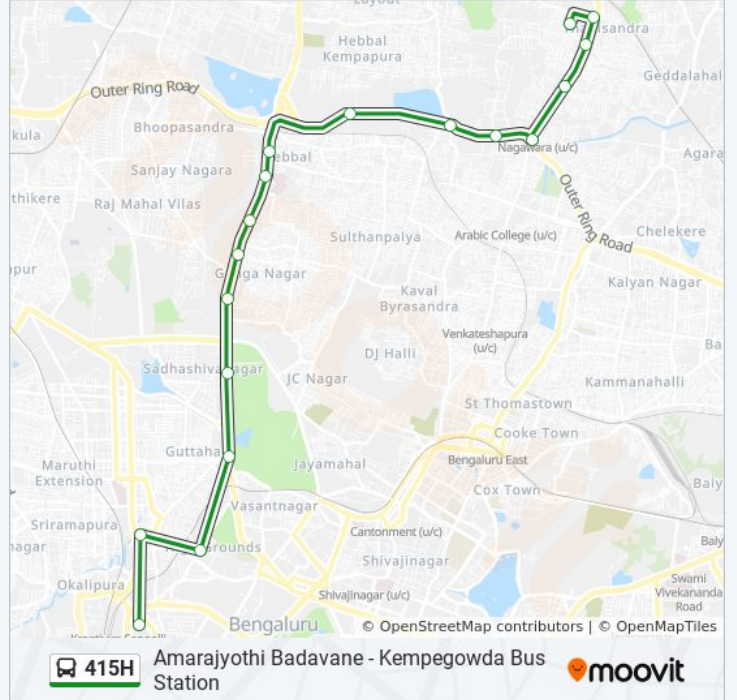

 **415H**

Amarajyothi Badavane - Kempegowda Bus Station

Get The App

The 415H bus line (Amarajyothi Badavane - Kempegowda Bus Station) has 2 routes. For regular weekdays, their operation hours are:

(1) Amarajyothi Badavane: 05:55 - 21:50 (2) Kempegowda Bus Station: 05:00 - 20:55

415H bus Info

Direction: Amarajyothi Badavane

Stops: 18

Trip Duration: 32 min

Line Summary:

Direction: Kempegowda Bus Station

17 stops

[VIEW LINE SCHEDULE](#)

415H bus Time Schedule

Kempegowda Bus Station Route Timetable:

Sunday	05:00 - 20:55
Monday	05:00 - 20:55
Tuesday	05:00 - 20:55
Wednesday	05:00 - 20:55
Thursday	05:00 - 20:55
Friday	05:00 - 20:55
Saturday	05:00 - 20:55

415H bus Info

Direction: Kempegowda Bus Station

Stops: 17

Trip Duration: 34 min

Line Summary:

415H bus time schedules and route maps are available in an offline PDF at moovitapp.com. Use the [Moovit App](#) to see live bus times, train schedule or subway schedule, and step-by-step directions for all public transit in Bengaluru.