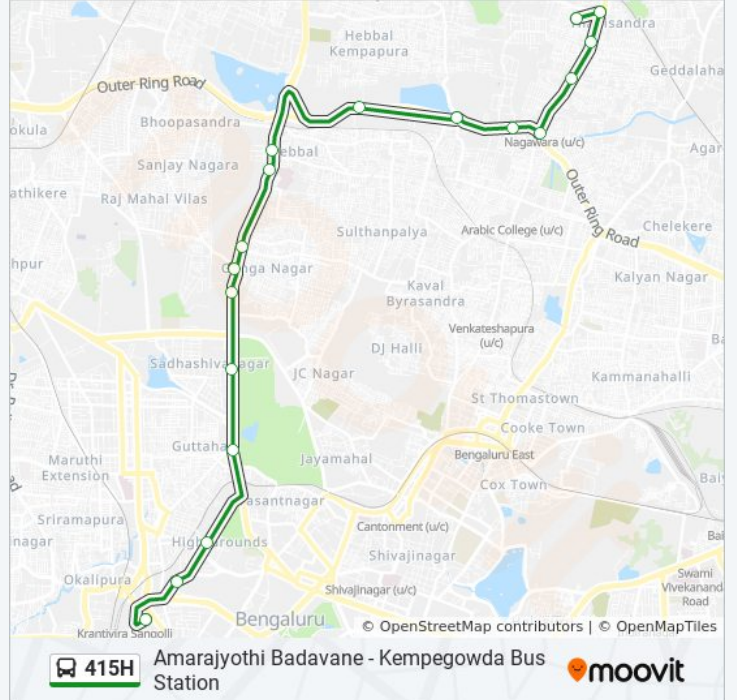

 **415H**

Amarajyothi Badavane - Kempegowda Bus Station

Get The App

The 415H bus line (Amarajyothi Badavane - Kempegowda Bus Station) has 2 routes. For regular weekdays, their operation hours are:

(1) Amarajyothi Badavane: 05:55 - 21:50 (2) Kempegowda Bus Station: 05:00 - 20:55

Use the Moovit App to find the closest 415H bus station near you and find out when is the next 415H bus arriving.

Direction: Amarajyothi Badavane

18 stops

[VIEW LINE SCHEDULE](#)

Kempegowda Bus Station

K.P.C.C.Office

415H bus Time Schedule

Amarajyothi Badavane Route Timetable:

Sunday	05:55 - 21:50
Monday	05:55 - 21:50
Tuesday	05:55 - 21:50
Wednesday	05:55 - 21:50
Thursday	05:55 - 21:50
Friday	05:55 - 21:50
Saturday	05:55 - 21:50

415H bus Info

Direction: Amarajyothi Badavane

Stops: 18

Trip Duration: 32 min

Line Summary:

Direction: Kempegowda Bus Station

17 stops

[VIEW LINE SCHEDULE](#)