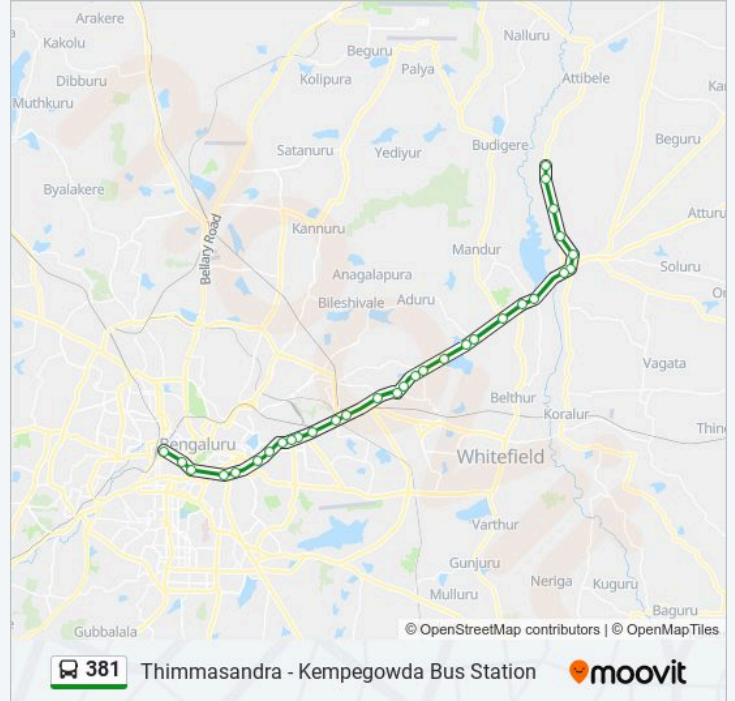

381 bus Info

Direction: Kempegowda Bus Station

Stops: 31

Trip Duration: 64 min

Line Summary:

Swamy Vivekananda Metro Station / Isolation Hospital

Binnamangala (Indiranagara R.T.O.Office)

Depot 6 Indiranagara

Halasuru

Lido

Life Style

Richmond Circle

St.Marthas Hospital Corporation

Mysore Bank

Kempegowda Bus Station

Direction: Thimmasandra

38 stops

[VIEW LINE SCHEDULE](#)

Kempegowda Bus Station

Maharani College

K.R.Circle

Corporation

St.Joseph Boys High School Malya Hospital

Richmond Circle (Bishop Coton Girls High School)