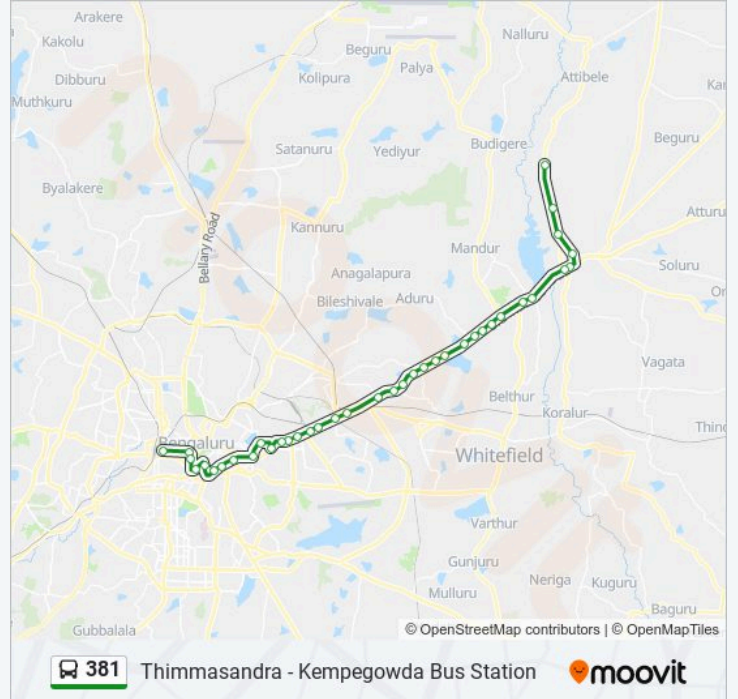

Tin Factory

I.T.I.Colony Gate

K.R.Puram Market

Police Quarters K.R.Puram

Subashanagara

Bhattarahalli

S.J.E.S.College

Medahalli

Veeranahalli

Avalahalli

Cheemasandra Gate

Bandapura

Budigere Cross

Katamnalluru Gate

Huskur Kodi

Hoskote High School

Hoskote K.E.B.Circle

Hoskote Old Bus Stand

Kumbalahalli Gate

Halappanahalli

Vabasandra Gate

381 bus time schedules and route maps are available in an offline PDF at moovitapp.com. Use the Moovit App to see live bus times, train schedule or subway schedule, and step-by-step directions for all public transit in Bengaluru.

© 2024 Moovit - All Rights Reserved