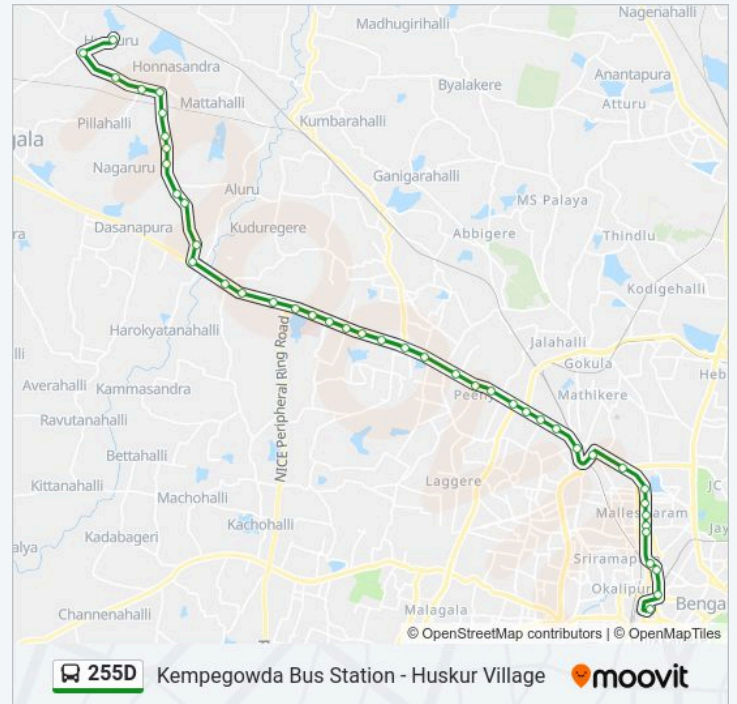

📍 255D Line

Kempegowda Bus Station - Huskur Village

Get The App

The 255D bus line (Kempegowda Bus Station - Huskur Village) has 2 routes. For regular weekdays, their operation hours are:

(1) Kempegowda Bus Station: 04:30 - 16:50(2) Huskur Village: 05:50 - 18:15

255D bus Info

Direction: Huskur Village

Stops: 43

Trip Duration: 71 min

Line Summary:

Mattahalli Cross

Pillahalli Cross

Chikka Veeraiahapalya Cross