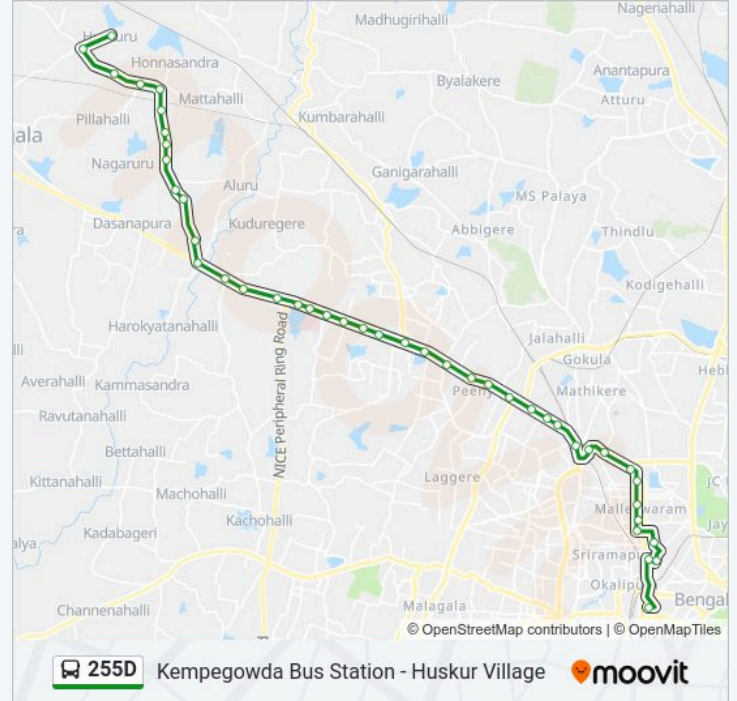

255D bus Info

Direction: Kempegowda Bus Station

Stops: 43

Trip Duration: 67 min

Line Summary:

Nagasandra Metro Station

8th Mile Dasarahalli

T Dasarahalli

Yeshwanthapura T.T.M.C

Yeshwanthpura Circle

Tata Institute - Sankey Road

18th Cross Malleshwaram

13th Cross Malleshwaram

8th Cross Malleshwaram

Malleshwaram Circle

Malleshwaram Link Road

Sheshadripuram College

Central (Towards K.B.S.Majestic)

Kempegowda Bus Station

Direction: Huskur Village

43 stops

[VIEW LINE SCHEDULE](#)

Kempegowda Bus Station

Anand Rao Circle