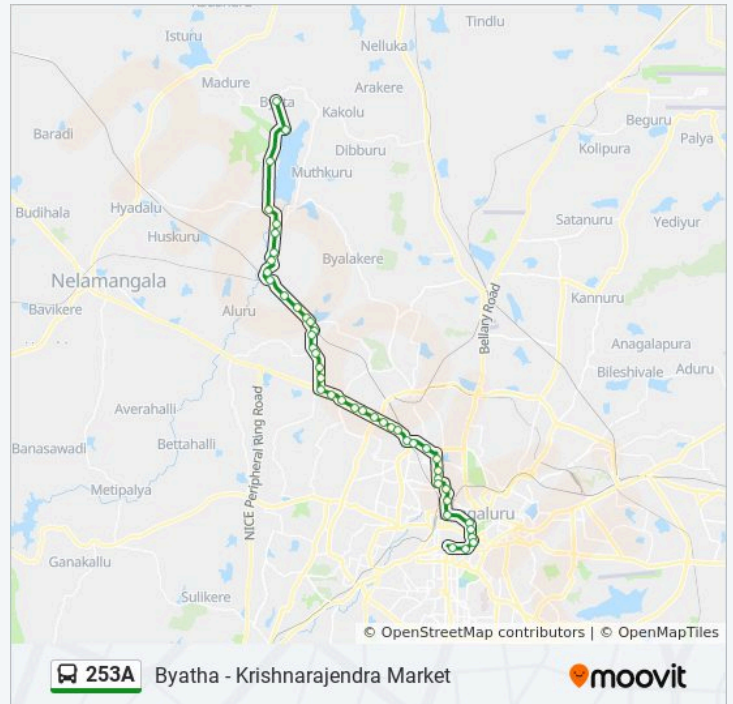

R.M.C.Yard (Yashwanthapura New Railway Station)

Govardhan Talkies

Yeshwanthapura T.T.M.C

Yeshwanthpura Circle

18th Cross Malleshwaram

13th Cross Malleshwaram

8th Cross Malleshwaram

Malleshwaram Circle

253A bus Info

Direction: Krishnarajendra Market

Stops: 48

Trip Duration: 75 min

Line Summary:

Malleshwaram Link Road

Swastik Sheshadripuram College

Anand Rao Circle