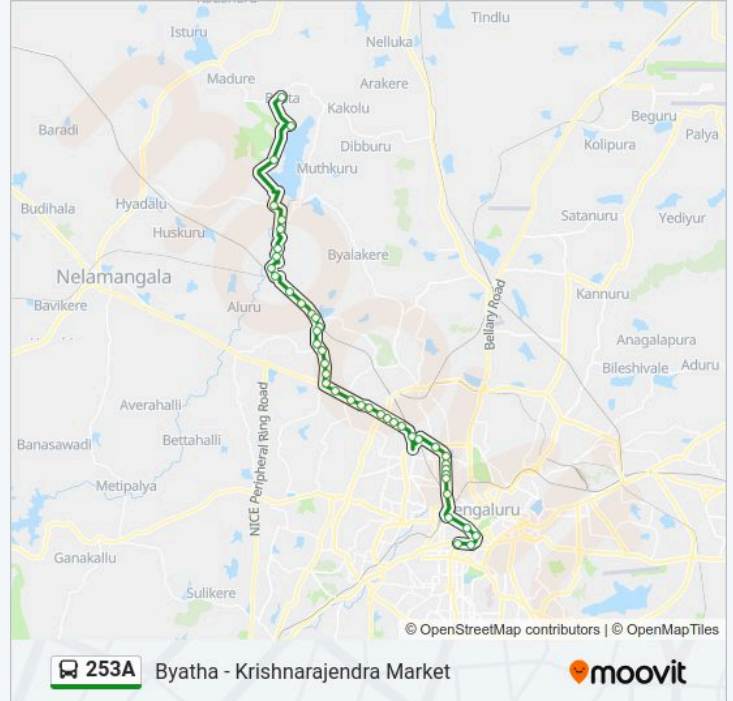

Soladevanahalli Police Station

Tharabanahalli

Tharabanahalli Choultry

Thore Nagasandra Cross

Hurali Chikkanahalli

Thirumalapura

Hesaraghatta T.B.Cross

Hesaraghatta

Indo Dyanish Farm

C.F.S.P Farm

Byatha

Direction: Krishnarajendra Market

48 stops

[VIEW LINE SCHEDULE](#)

Byatha

C.F.S.P Farm