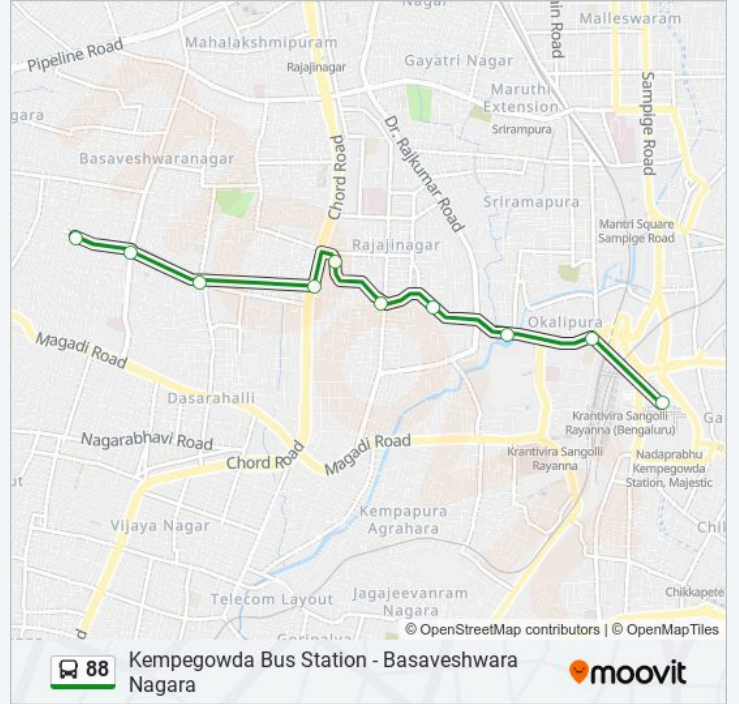

### Direction: Basaveshwara Nagara

10 stops

[VIEW LINE SCHEDULE](#)

Kempegowda Bus Station

Okalipura

Sujatha Talkies

Rajajinagara Entrance

Bashyam Circle Rajajinagara

### 88 bus Time Schedule

Basaveshwara Nagara Route Timetable:

Sunday	05:40 - 22:35
Monday	05:40 - 22:35
Tuesday	05:40 - 22:35
Wednesday	05:40 - 22:35
Thursday	05:40 - 22:35
Friday	05:40 - 22:35
Saturday	05:40 - 22:35

### 88 bus Info

**Direction:** Basaveshwara Nagara

**Stops:** 10

**Trip Duration:** 12 min

**Line Summary:**

### Direction: Kempegowda Bus Station

10 stops

[VIEW LINE SCHEDULE](#)

Basaveshwaranagara New Bus Stand

Havanur Circle

Dasarahalli Kere

Industrial Town Rajajinagara

Dhobi Ghat Rajajinagara