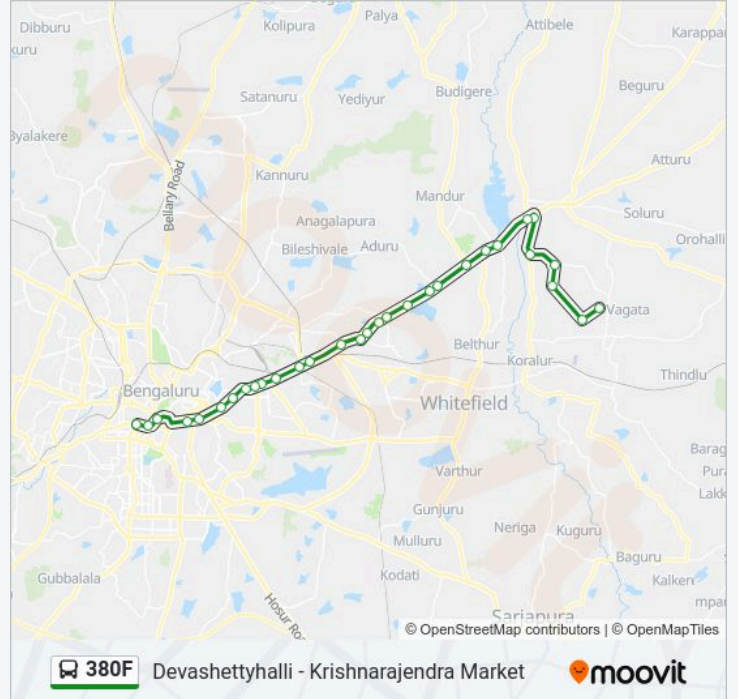

### Direction: Devashettyhalli

34 stops

[VIEW LINE SCHEDULE](#)

K.R.Market

Town Hall

Corporation

St.Joseph Boys High School Malya Hospital

Richmond Circle (Bishop Coton Girls High School)