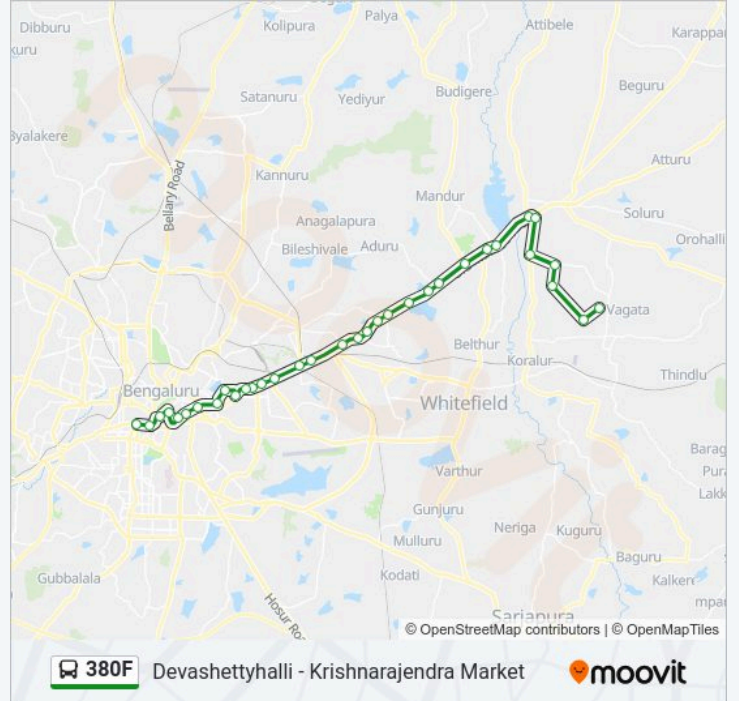

Chennabyre Gowda Circle

Pettanahalli Cross

Ganaglu

Poojena Agrahara

Kodihalli Hesarugatta

Devashettyhalli

380F bus time schedules and route maps are available in an offline PDF at [moovitapp.com](https://moovitapp.com). Use the Moovit App to see live bus times, train schedule or subway schedule, and step-by-step directions for all public transit in Bengaluru.

© 2024 Moovit - All Rights Reserved