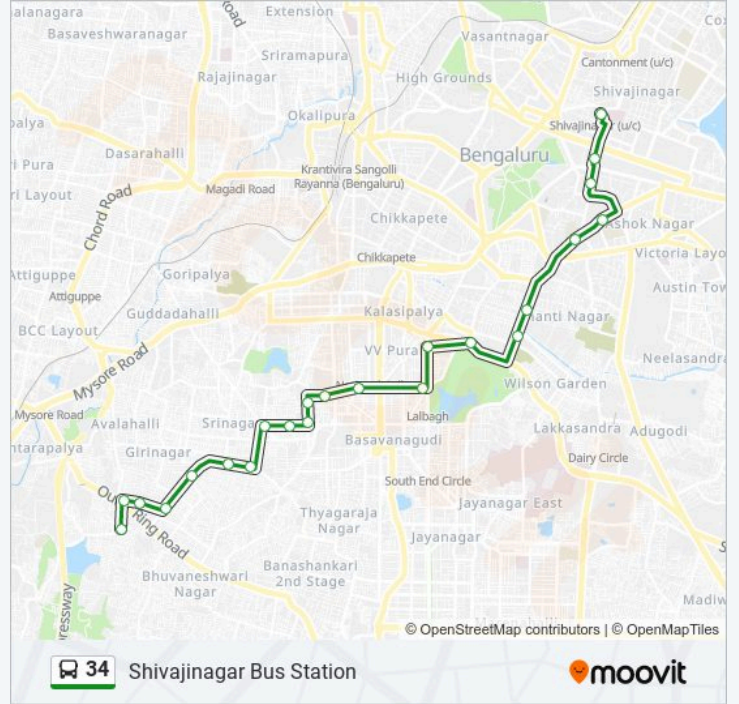

Richmond Circle (Bishop Cotton Girls High School)

St. Joseph College

State Bank Of India (Bowring Institute)

M.G.Road

Shivajinagara Bus Station

34 bus time schedules and route maps are available in an offline PDF at moovitapp.com. Use the Moovit App to see live bus times, train schedule or subway schedule, and step-by-step directions for all public transit in Bengaluru.

© 2024 Moovit - All Rights Reserved