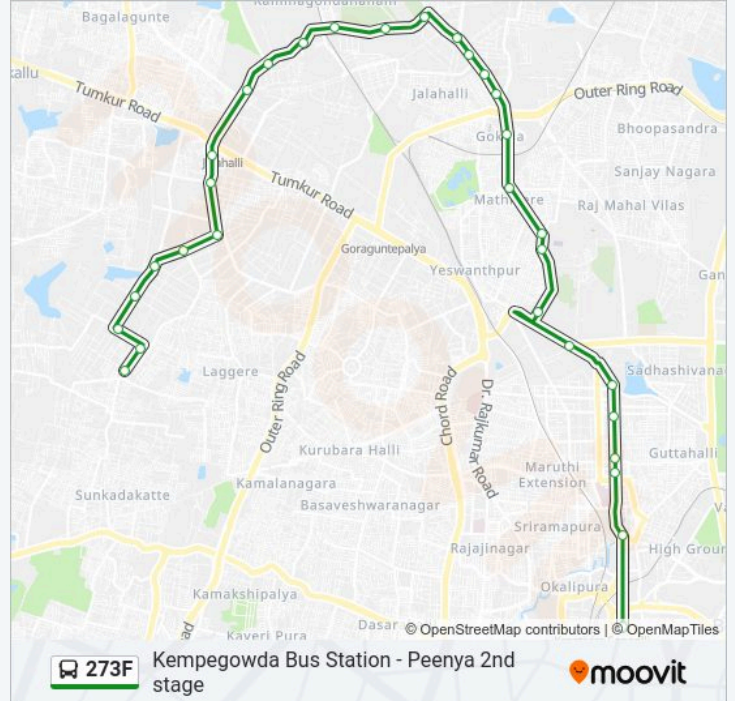

273F bus Time Schedule

Kempegowda Bus Station Route Timetable:

Sunday	05:40 - 20:20
Monday	05:40 - 20:20
Tuesday	05:40 - 20:20
Wednesday	05:40 - 20:20
Thursday	05:40 - 20:20
Friday	05:40 - 20:20
Saturday	05:40 - 20:20

273F bus Info

Direction: Kempegowda Bus Station

Stops: 31

Trip Duration: 45 min

Line Summary:

Diwanarapalya

Toll Gate Yeshwanthapura

Tata Institute - Sankey Road

273F bus Info

Direction: Peenya 2nd Stage

Stops: 31

Trip Duration: 47 min

Line Summary:

Kammagondanahalli Bridge

I.A.F.Jalahalli

Shettyhalli Cross

Rajagopala Nagara

Peenya 2nd Stage

273F bus time schedules and route maps are available in an offline PDF at moovitapp.com. Use the Moovit App to see live bus times, train schedule or subway schedule, and step-by-step directions for all public transit in Bengaluru.