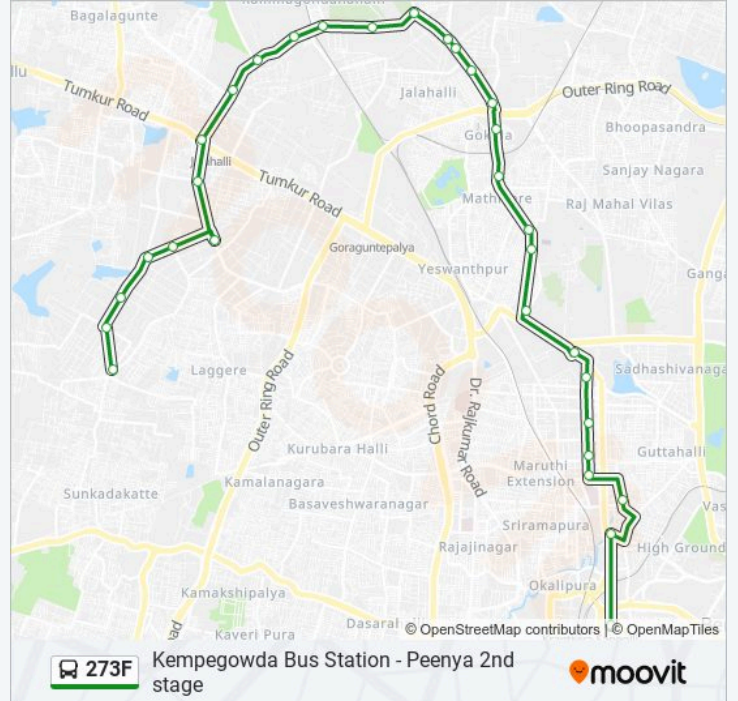

273F bus Time Schedule

Kempegowda Bus Station Route Timetable:

Sunday	05:40 - 20:20
Monday	05:40 - 20:20
Tuesday	05:40 - 20:20
Wednesday	05:40 - 20:20
Thursday	05:40 - 20:20
Friday	05:40 - 20:20
Saturday	05:40 - 20:20

273F bus Info

Direction: Kempegowda Bus Station

Stops: 31

Trip Duration: 45 min

Line Summary:

Diwanarapalya

Toll Gate Yeshwanthapura

Tata Institute - Sankey Road

18th Cross Malleshwaram

13th Cross Malleshwaram

8th Cross Malleshwaram

Malleshwaram Circle

Malleshwaram Link Road

Central (Towards K.B.S.Majestic)

Kempegowda Bus Station

Direction: Peenya 2nd Stage

31 stops

[VIEW LINE SCHEDULE](#)

Kempegowda Bus Station

Central (Towards K.B.S.Majestic)

Malleshwaram Circle

8th Cross Malleshwaram

15th Cross Malleshwaram

18th Cross Malleshwaram