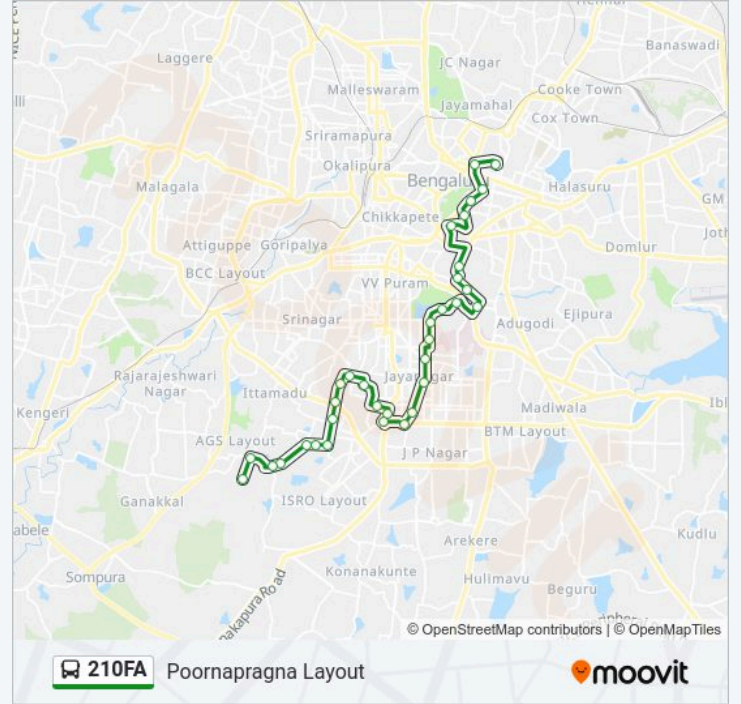

Sangam Circle

Banashankari Bus Station

Hunasemara

Mono Type

Nagalakshmi Kalyana Mantapa

Indira Nursing Home

K.I.M.S.College

Devegowda Petrol Bunk

Padmanabha Nagara

Prarthana School

Gowdanapalya

Chikkallasandra Aralimara

K.R.Hospital Uttarahalli

Uttarahalli

Arehalli

Poornaprajna Layout

210FA bus time schedules and route maps are available in an offline PDF at moovitapp.com. Use the Moovit App to see live bus times, train schedule or subway schedule, and step-by-step directions for all public transit in Bengaluru.

© 2024 Moovit - All Rights Reserved