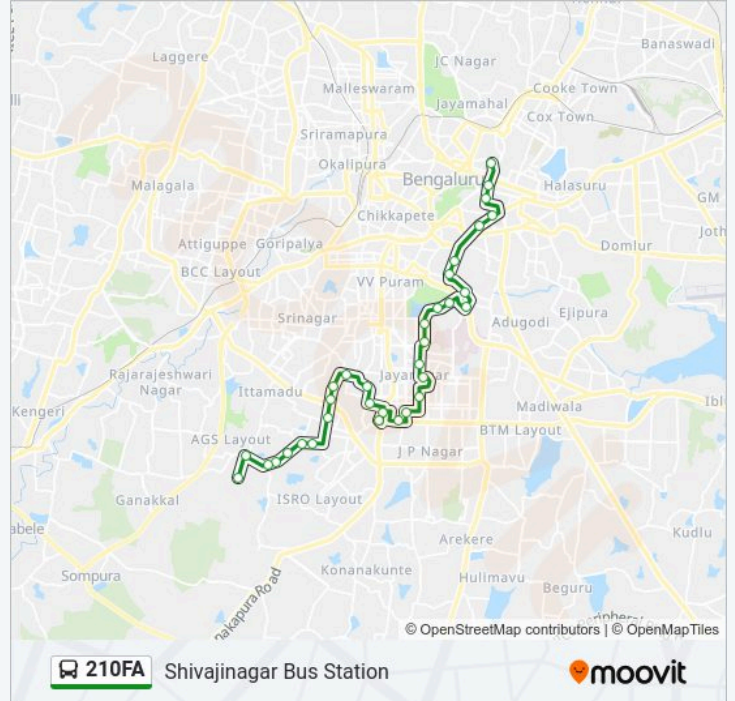

**210FA bus Info**

**Direction:** Shivajinagar Bus Station

**Stops:** 33

**Trip Duration:** 47 min

**Line Summary:**

Ashoka Pillar

Siddapura

Mallige Hospital

Shivajinagara Bus Station

### Direction: Poornapragna Layout

33 stops

[VIEW LINE SCHEDULE](#)

Shivajinagara Bus Station

Indian Express

M.G Statue (Chinnaswamy Stadium)

Museum

St.Joseph Boys High School Malya Hospital