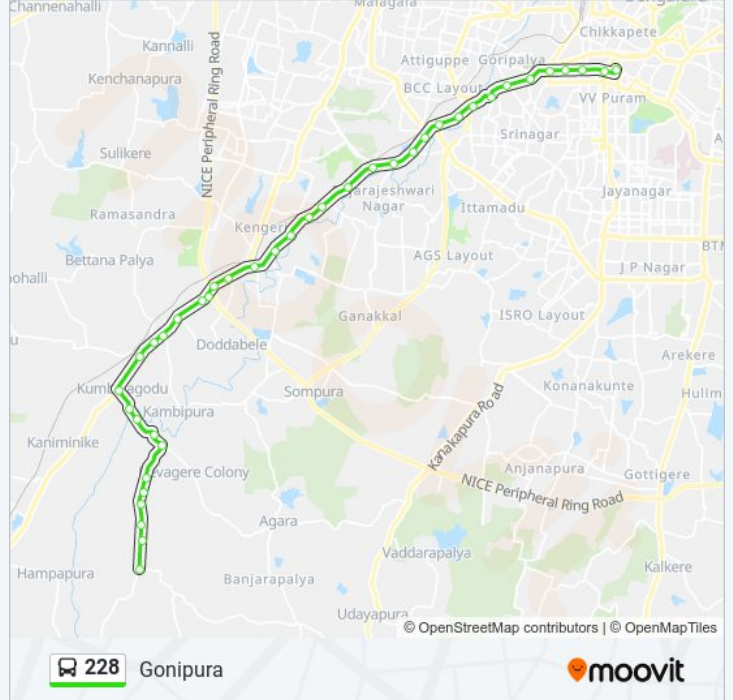

 **228**

Gonipura

Get The App

The 228 bus line (Gonipura) has 2 routes. For regular weekdays, their operation hours are:

(1) Gonipura: 05:40 - 19:50 (2) K.R.Market (Kalasipalya): 04:35 - 18:00

Use the Moovit App to find the closest 228 bus station near you and find out when is the next 228 bus arriving.

228 bus Time Schedule

Gonipura Route Timetable:

Sunday	05:40 - 19:50
Monday	05:40 - 19:50
Tuesday	05:40 - 19:50
Wednesday	05:40 - 19:50
Thursday	05:40 - 19:50
Friday	05:40 - 19:50
Saturday	05:40 - 19:50

228 bus Info

Direction: Gonipura

Stops: 40

Trip Duration: 57 min

Line Summary:

Depot 12 Gate
 Kengeri Road Junction
 Basavanagara Kengeri
 R.R.Medical College
 Anchepalya Bidadi Road
 Juggath Pharma
 Ramohalli Cross
 Kumbalagodu
 Y.M.C.A.Public School
 Pinto Bore
 Thagachaguppe
 Devagere Cross
 Ranga Jangama
 Nalku Kamba
 Eradu Kamba
 K Gollahalli
 Hospital K Gollahalli
 Gonipura

228 bus Info

Direction: K.R.Market (Kalasipalya)
Stops: 41
Trip Duration: 70 min
Line Summary:

Ramohalli Cross

Juggath Pharma

Anchepalya Bidadi Road

R.R.Medical College

Basavanagara Kengeri

Kengeri Road Junction