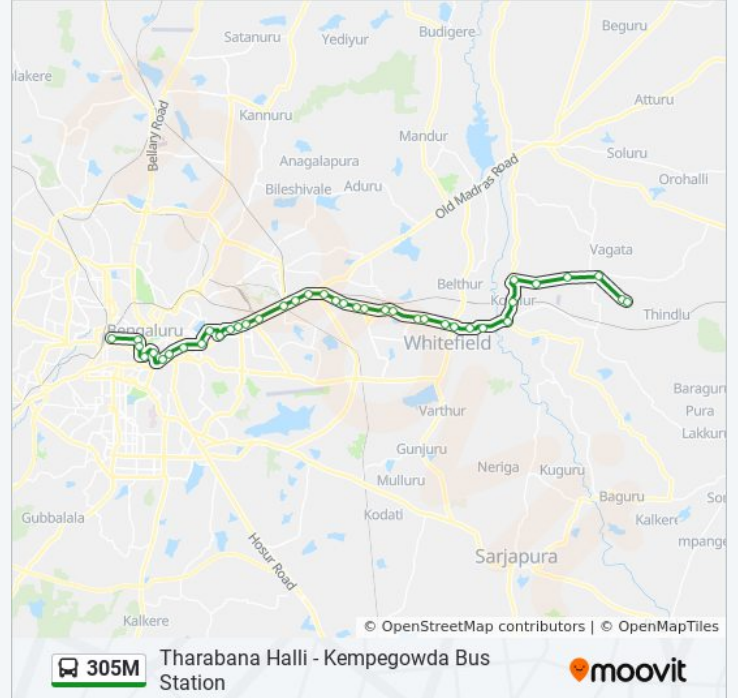

Binnamangala (Indiranagara R.T.O.Office)

Swamy Vivekananda Metro Station / Isolation Hospital

N.G.E.F.

Benniganahalli

Tin Factory

K.R.Puram Metro Station

B Narayanapura

Mahadevapura

Singayyanapalya

Garudacharpalya

Brook Steel E.S.I.

Hoodi

Rajapalya

Pattandur Agrahara Gate

I.T.P.L.Whitefield

B.P.L.

Hope Farm

M.V.J.College

Channasandra

Thirumalashettyhalli Cross

Koraluru Railway Gate

Mallasandra

Naduvatti

Bisanahalli

Makanahalli

Dodda Dasarahalli Cross

Tharabana Halli

305M bus time schedules and route maps are available in an offline PDF at moovitapp.com. Use the [Moovit App](#) to see live bus times, train schedule or subway schedule, and step-by-step directions for all public transit in Bengaluru.

[About Moovit](#) • [MaaS Solutions](#) • [Supported Countries](#) • [Mooviter Community](#)

Check Live Arrival Times