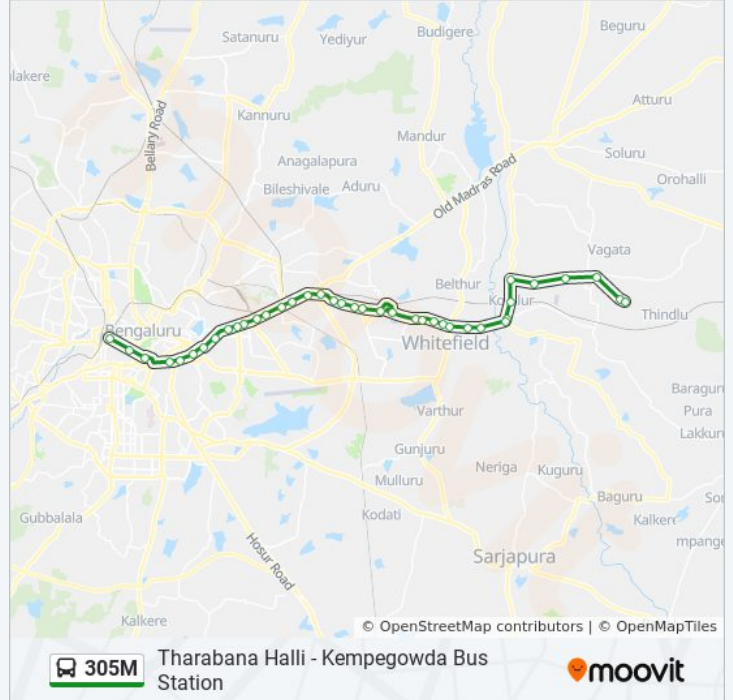

305M bus Info

Direction: Kempegowda Bus Station

Stops: 38

Trip Duration: 83 min

Line Summary:

B Narayanapura

K.R.Puram Metro Station

Tin Factory

D.I.G.Office

Life Style

Richmond Circle

Pallavi Talkies

Mysore Bank

Kempegowda Bus Station

Direction: Tharabana Halli

39 stops

[VIEW LINE SCHEDULE](#)

Kempegowda Bus Station

Maharani College

K.R.Circle

Corporation

St.Joseph Boys High School Malya Hospital

Richmond Circle (Bishop Coton Girls High School)

St.Joseph College