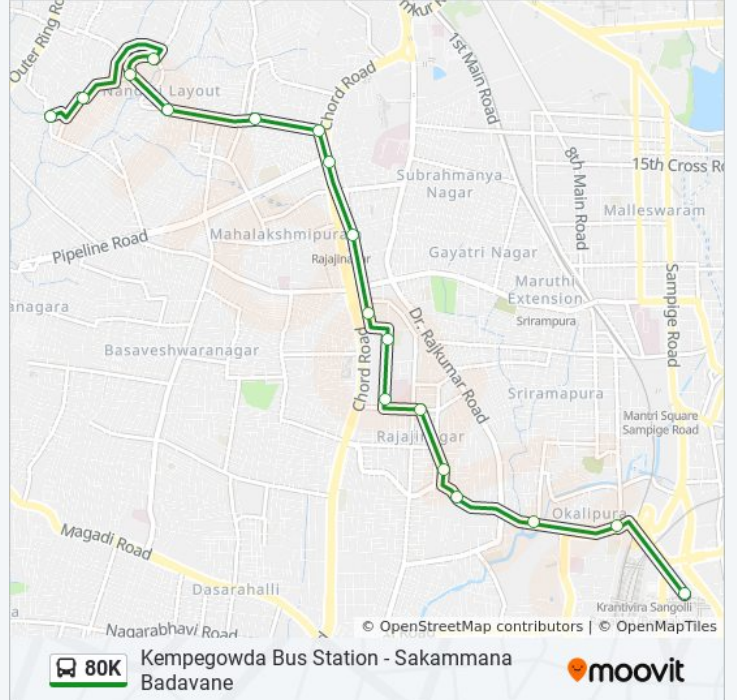

Kempegowda Bus Station - Sakamma Badavane

Get The App

The 80K bus line (Kempegowda Bus Station - Sakamma Badavane) has 2 routes. For regular weekdays, their operation hours are:

(1) Kempegowda Bus Station: 07:30 - 16:25(2) Sakamma Badavane: 06:45 - 15:45

Use the Moovit App to find the closest 80K bus station near you and find out when is the next 80K bus arriving.

Direction: Kempegowda Bus Station

18 stops

[VIEW LINE SCHEDULE](#)

- Sakamma Badavane
- Jai Maruthi Nagara
- Nandini Layout Police Station
- Nandhini Layout Bus Station
- Saraswathipuram
- Srinivasa Temple
- Mahalakshmi Layout Entrance
- Rajajinagara 1st Block
- Canara Bank Rajajinagara 1st Block
- 2nd Block Rajajinagara
- Basaveshwara College
- E.S.I.Hospital Rajajinagara
- Old Police Station Rajajinagara
- Rajajinagara Rama Temple
- Rajajinagara Entrance
- Sujatha Talkies
- Okalipura
- Kempegowda Bus Station

80K bus Time Schedule

Kempegowda Bus Station Route Timetable:

Sunday	07:30 - 16:25
Monday	07:30 - 16:25
Tuesday	07:30 - 16:25
Wednesday	07:30 - 16:25
Thursday	07:30 - 16:25
Friday	07:30 - 16:25
Saturday	07:30 - 16:25

80K bus Info

Direction: Kempegowda Bus Station

Stops: 18

Trip Duration: 23 min

Line Summary:

Direction: Sakammana Badavane

18 stops

[VIEW LINE SCHEDULE](#)