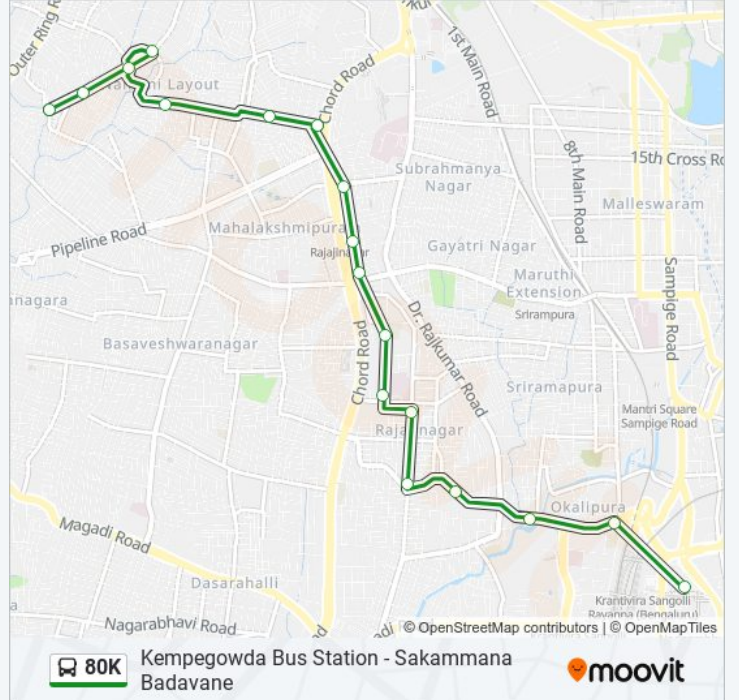

80K bus Time Schedule

Kempegowda Bus Station Route Timetable:

Sunday	07:30 - 16:25
Monday	07:30 - 16:25
Tuesday	07:30 - 16:25
Wednesday	07:30 - 16:25
Thursday	07:30 - 16:25
Friday	07:30 - 16:25
Saturday	07:30 - 16:25

80K bus Info

Direction: Kempegowda Bus Station

Stops: 18

Trip Duration: 23 min

Line Summary:

Direction: Sakammana Badavane

18 stops

[VIEW LINE SCHEDULE](#)

80K bus Info

Direction: Sakammana Badavane

Stops: 18

Trip Duration: 21 min

Line Summary:

80K bus time schedules and route maps are available in an offline PDF at moovitapp.com. Use the Moovit App to see live bus times, train schedule or subway schedule, and step-by-step directions for all public transit in Bengaluru.