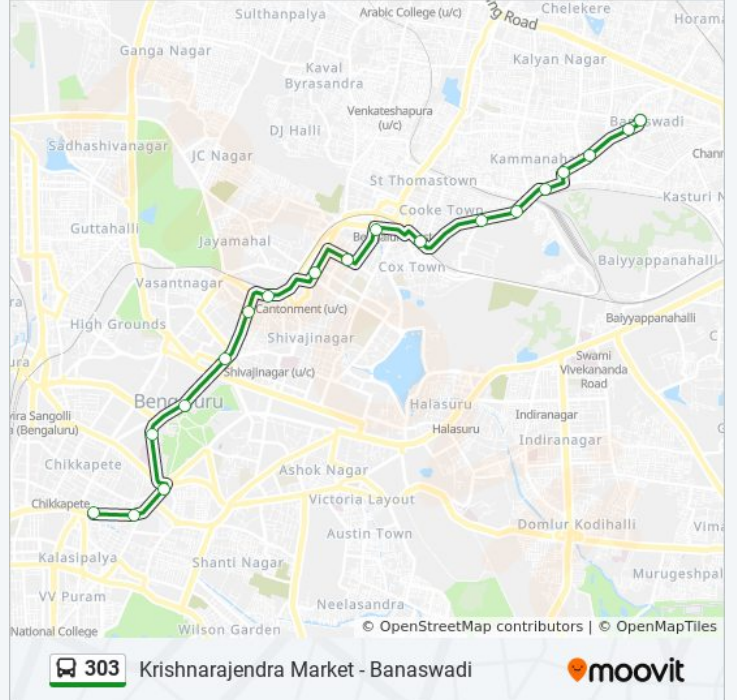

303 bus time schedules and route maps are available in an offline PDF at moovitapp.com. Use the [Moovit App](#) to see live bus times, train schedule or subway schedule, and step-by-step directions for all public transit in Bengaluru.

[About Moovit](#) • [MaaS Solutions](#) • [Supported Countries](#) • [Mooviter Community](#)

© 2024 Moovit - All Rights Reserved

Check Live Arrival Times