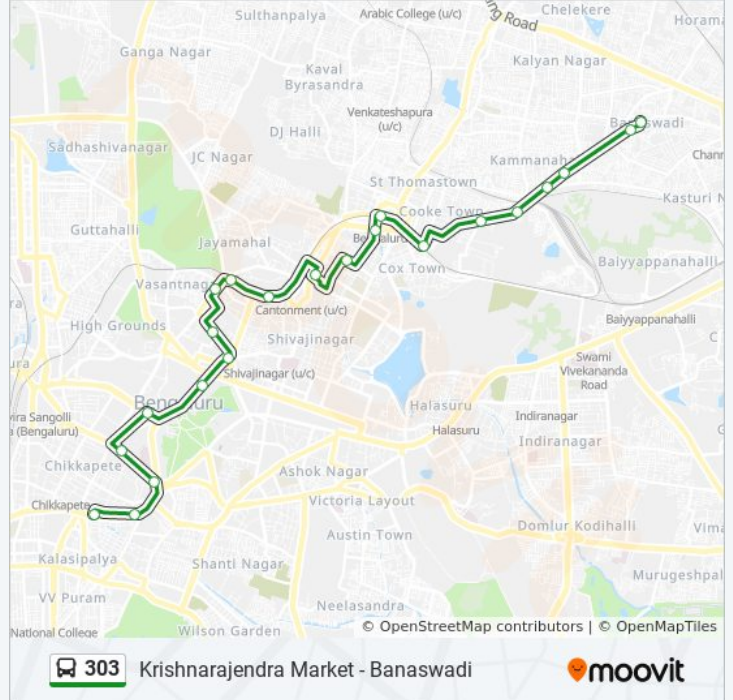

 **303**

Krishnarajendra Market - Banaswadi

Get The App

The 303 bus line (Krishnarajendra Market - Banaswadi) has 2 routes. For regular weekdays, their operation hours are: (1) Banaswadi: 08:20 - 19:20(2) Krishnarajendra Market: 07:35 - 20:10
Use the Moovit App to find the closest 303 bus station near you and find out when is the next 303 bus arriving.

Direction: Banaswadi

22 stops

[VIEW LINE SCHEDULE](#)

- K.R.Market
- Town Hall
- St.Marthas Hospital Corporation
- Mysore Bank
- Maharani College
- Vidhana Soudha Karnataka High Court
- Indian Express
- Cunningham Road
- Vasanthnagara (Ambedkar Bhavana)
- Cantonment Railway Station
- Bamboo Bazaar
- Coles Park
- Coles Road
- Mosque Road
- Clarence School
- I.T.C Factory
- Jai Bharathnagara
- Maruthi Sevanagara
- Indian Oil Petrol Depot Cross
- Ayyappa Temple
- Steel Factory
- Banasawadi

303 bus Time Schedule

Banaswadi Route Timetable:

Sunday	08:20 - 19:20
Monday	08:20 - 19:20
Tuesday	08:20 - 19:20
Wednesday	08:20 - 19:20
Thursday	08:20 - 19:20
Friday	08:20 - 19:20
Saturday	08:20 - 19:20

303 bus Info

Direction: Banaswadi

Stops: 22

Trip Duration: 36 min

Line Summary:

Direction: Krishnarajendra Market

18 stops

[VIEW LINE SCHEDULE](#)