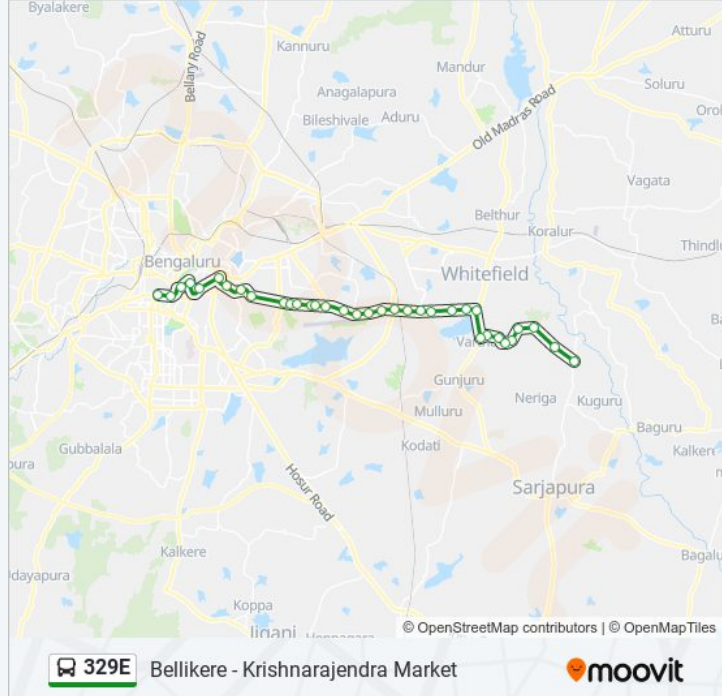

329E bus Info**Direction:** Bellikere**Stops:** 35**Trip Duration:** 65 min**Line Summary:**

Thubarahalli

Siddapura

Ramagondanahalli

Varthuru Kodi

Varthuru High School

Sorahunase Gate

Janatha Mane

Madhura Nagara Hostel

Madhuranagara

Vallepura Gate

Kottur Cross

Muthsandra

Bellikere

Direction: Krishnarajendra Market

33 stops