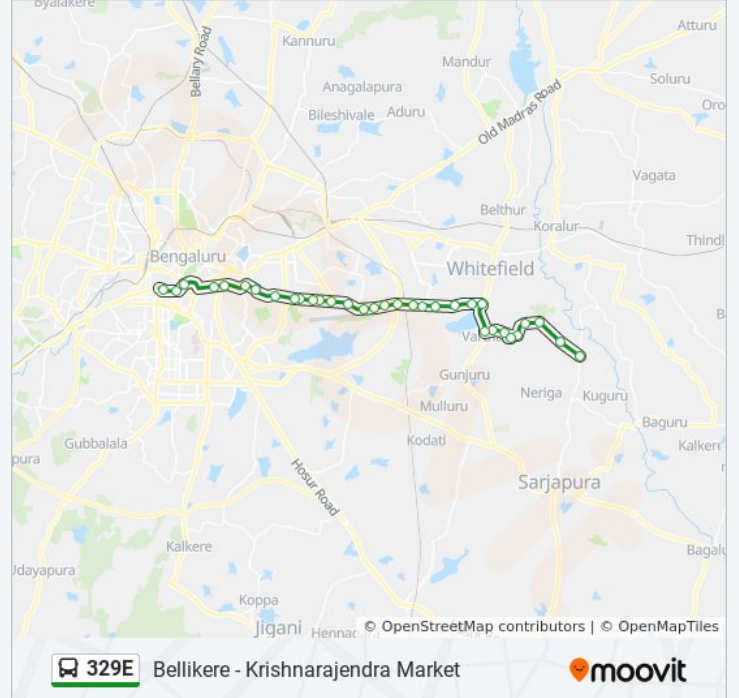

Military Accounts Office

Life Style

Richmond Circle

Corporation

Town Hall

K.R.Market

329E bus time schedules and route maps are available in an offline PDF at moovitapp.com. Use the [Moovit App](#) to see live bus times, train schedule or subway schedule, and step-by-step directions for all public transit in Bengaluru.