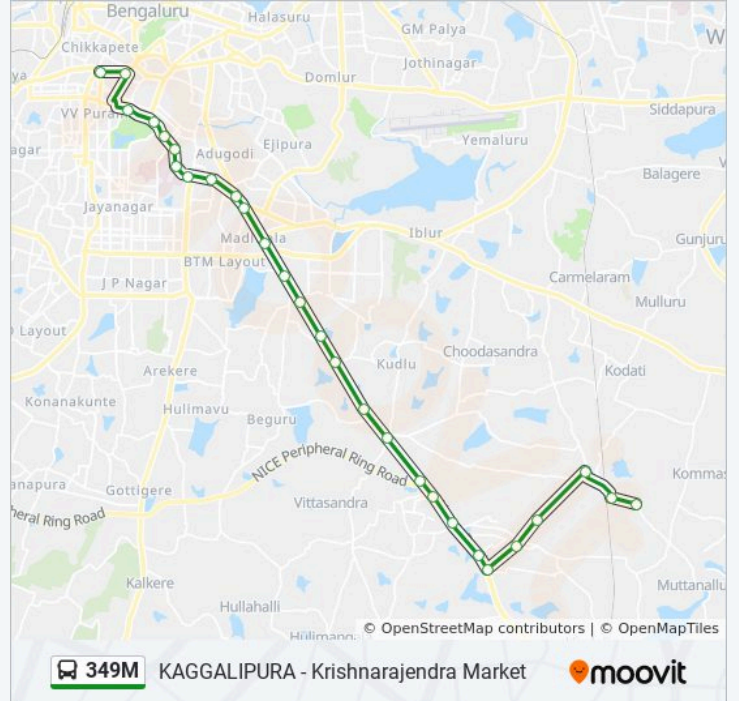

Hosur Road Junction

Muneshwara Temple

Bengaluru Dairy Circle

Nimhans Hospital

Lakkasandra

Wilson Garden 7th Cross

Hop Coms / Lalbagh

Lalbagh Main Gate

Town Hall

Krishnarajendra Market

349M bus time schedules and route maps are available in an offline PDF at moovitapp.com. Use the Moovit App to see live bus times, train schedule or subway schedule, and step-by-step directions for all public transit in Bengaluru.

© 2024 Moovit - All Rights Reserved