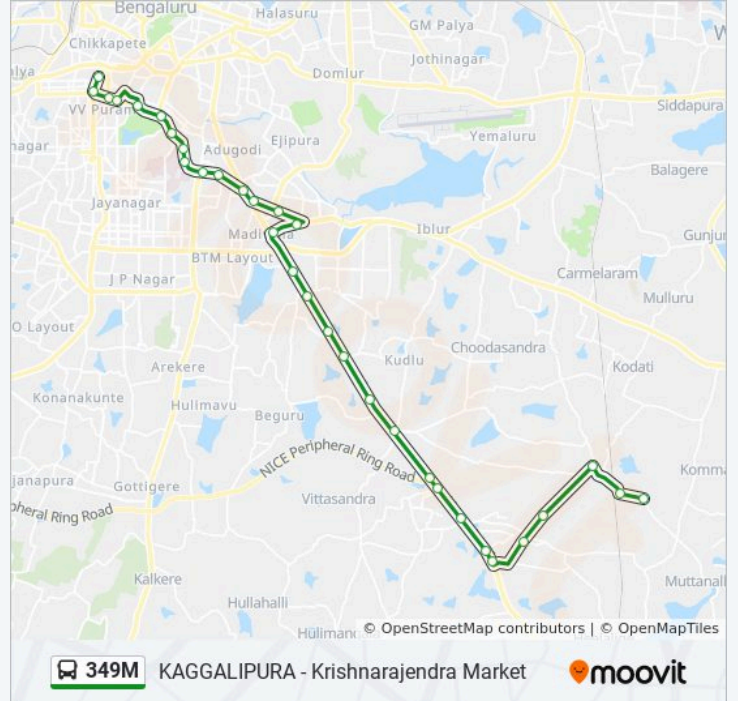

349M bus Time Schedule

Kaggalipura Route Timetable:

Sunday	16:35
Monday	16:35
Tuesday	16:35
Wednesday	16:35
Thursday	16:35
Friday	16:35
Saturday	16:35

349M bus Info

Direction: Kaggalipura

Stops: 30

Trip Duration: 62 min

Line Summary:

Konappana Agarhara

Electronic City

Veerasandra

Huskur Gate

Singena Agrahara Cross Fruits Market

Depot 38 Gate

Huskur

Chinthala Madivala Cross

Kaggalipura

Direction: Krishnarajendra Market

28 stops

[VIEW LINE SCHEDULE](#)

Kaggalipura

Chinthala Madivala Cross

Huskur