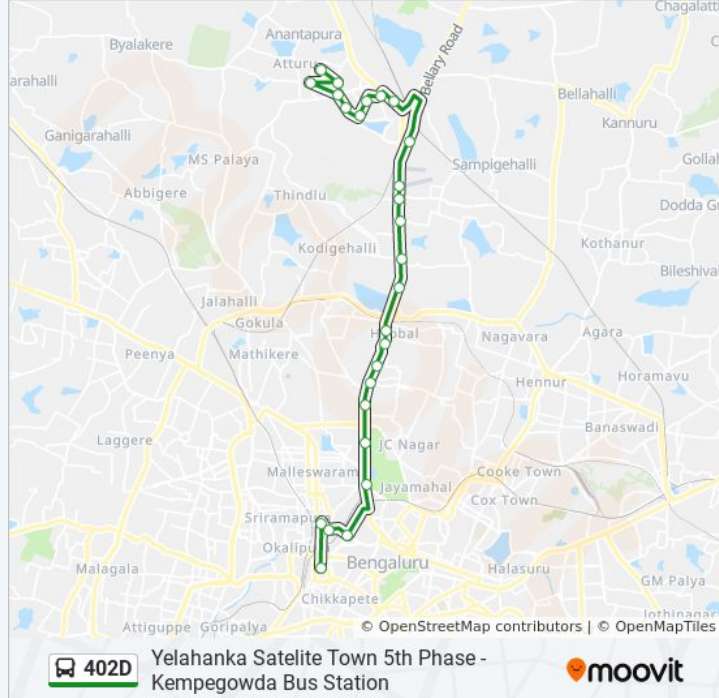

Stops: 24

Trip Duration: 39 min

Line Summary:

Sheshadripuram College

Central (Towards K.B.S.Majestic)

Kempegowda Bus Station

Direction: Yelahanka Satellite Town 5th Phase

24 stops