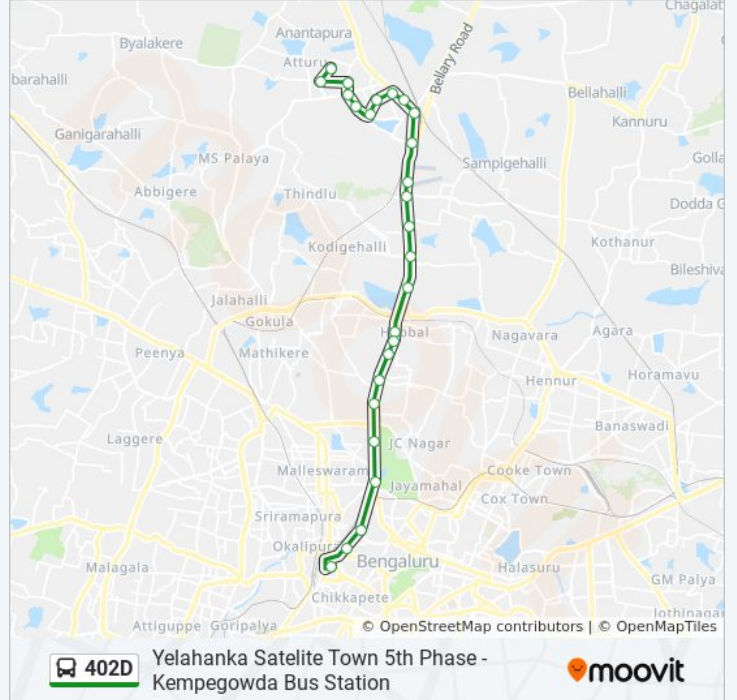

Sharavathi Hotel

Chikka Bommasandra Cross

Yelahanka Satellite Town

Mother Dairy Cross Yelahanka

Blue Bell School

Yelahanka 5th Phase New Town

402D bus time schedules and route maps are available in an offline PDF at moovitapp.com. Use the [Moovit App](#) to see live bus times, train schedule or subway schedule, and step-by-step directions for all public transit in Bengaluru.

[About Moovit](#) • [MaaS Solutions](#) • [Supported Countries](#) • [Mooviter Community](#)

© 2024 Moovit - All Rights Reserved

Check Live Arrival Times