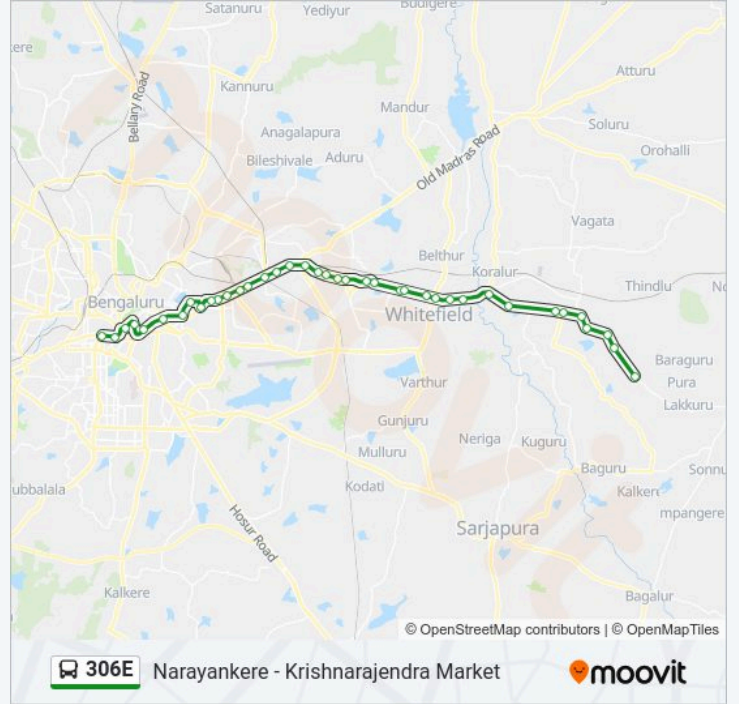

Dodda Dunnasandra

Dodda Dunnasandra Cross

Hosahalli Cross Devanagondi

Hosahalli

Medahalli Cross

Handenahalli

Narayankere

306E bus time schedules and route maps are available in an offline PDF at moovitapp.com. Use the Moovit App to see live bus times, train schedule or subway schedule, and step-by-step directions for all public transit in Bengaluru.

© 2024 Moovit - All Rights Reserved