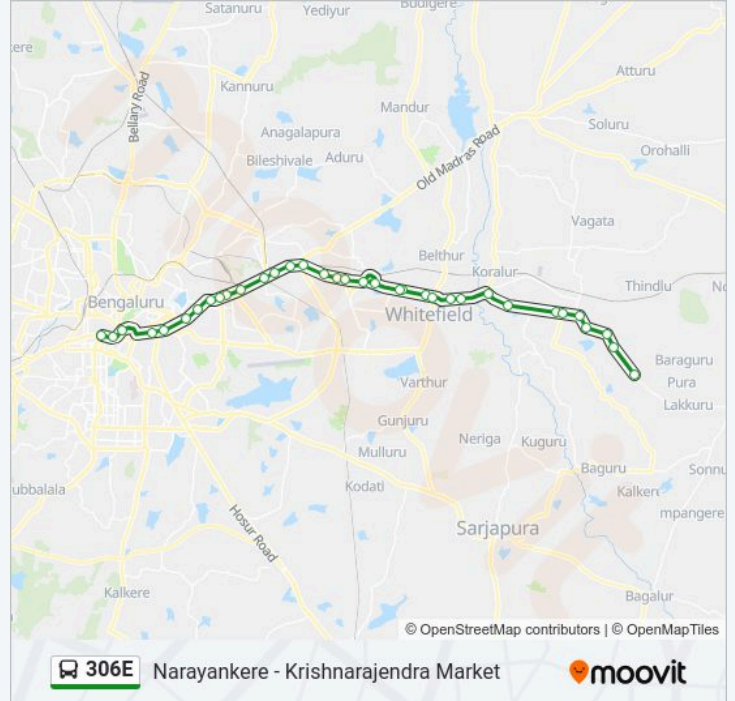

306E bus Info

Direction: Krishnarajendra Market

Stops: 35

Trip Duration: 73 min

Line Summary:

K.R.Puram Metro Station

Tin Factory

Benniganahalli

Corporation

Town Hall

K.R.Market

Direction: Narayankere

39 stops

[VIEW LINE SCHEDULE](#)

K.R.Market

Town Hall