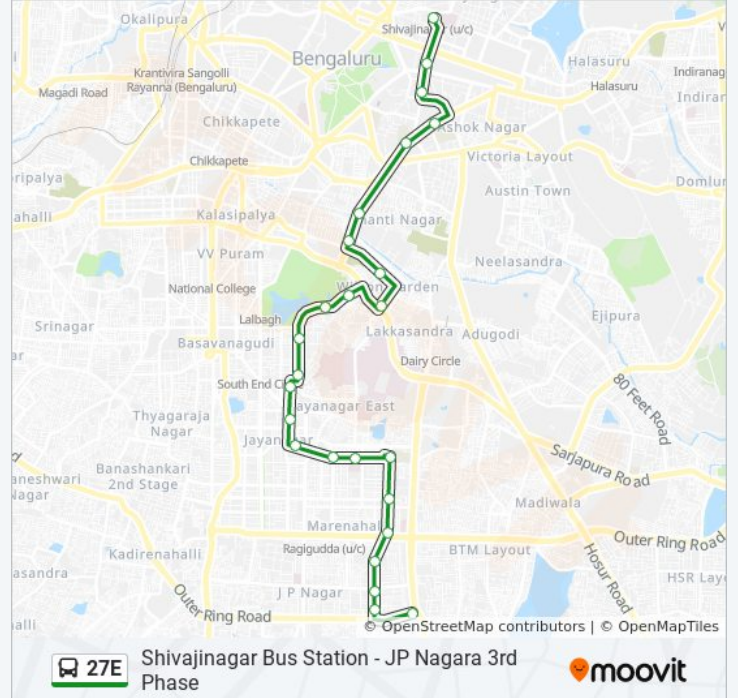

Shanthinagara

K.H.Road

Richmond Circle (Bishop Cotton Girls High School)

St. Joseph College

State Bank Of India (Bowring Institute)

M.G.Road

Shivajinagara Bus Station

27E bus time schedules and route maps are available in an offline PDF at moovitapp.com. Use the [Moovit App](#) to see live bus times, train schedule or subway schedule, and step-by-step directions for all public transit in Bengaluru.

[About Moovit](#) • [MaaS Solutions](#) • [Supported Countries](#) • [Mooviter Community](#)

© 2024 Moovit - All Rights Reserved

Check Live Arrival Times