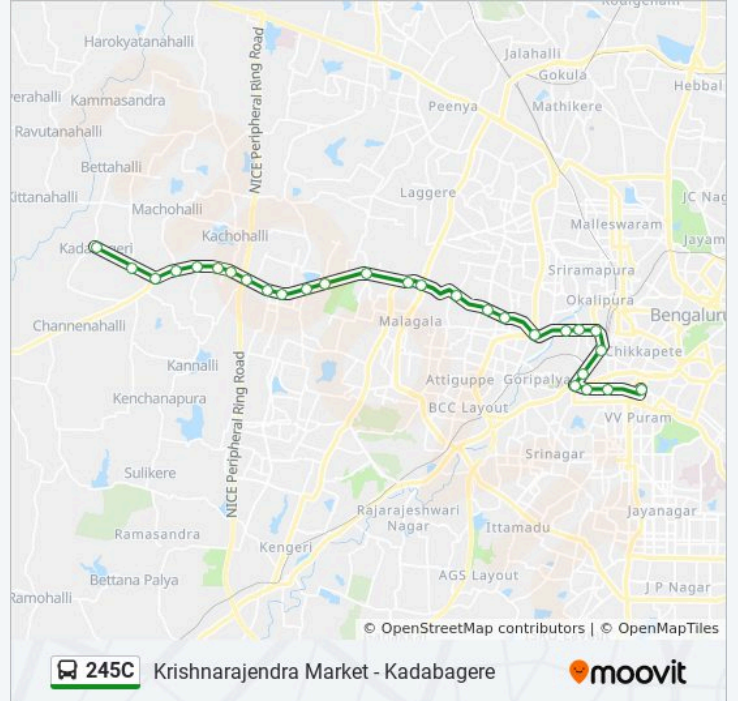

 **245C**

Krishnarajendra Market - Kadabagere

Get The App

The 245C bus line (Krishnarajendra Market - Kadabagere) has 2 routes. For regular weekdays, their operation hours are: (1) Kadabagere: 06:25 - 21:05(2) Krishnarajendra Market: 05:20 - 19:25
Use the Moovit App to find the closest 245C bus station near you and find out when is the next 245C bus arriving.

245C bus Info

Direction: Kadabagere

Stops: 28

Trip Duration: 46 min

Line Summary:

Kachohalli Gate

Chikka Gollarahatti

Forest Gate

Machohalli Gate

Kadabagere Cross

Mutturayanaswamy Temple

Kadabagere

Direction: Krishnarajendra Market

28 stops

[VIEW LINE SCHEDULE](#)

Kadabagere