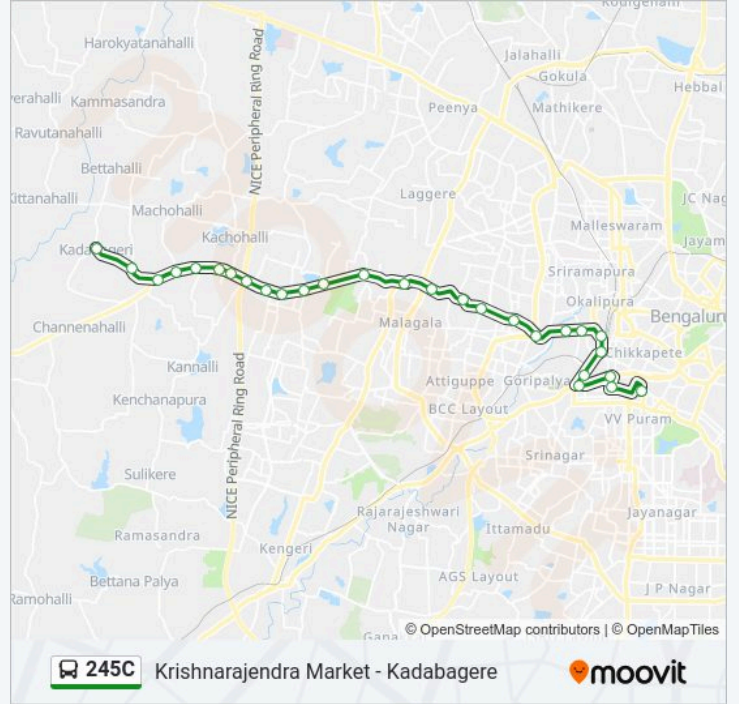

 **245C**

Krishnarajendra Market - Kadabagere

Get The App

The 245C bus line (Krishnarajendra Market - Kadabagere) has 2 routes. For regular weekdays, their operation hours are: (1) Kadabagere: 06:25 - 21:05(2) Krishnarajendra Market: 05:20 - 19:25
Use the Moovit App to find the closest 245C bus station near you and find out when is the next 245C bus arriving.

245C bus Info

Direction: Krishnarajendra Market

Stops: 28

Trip Duration: 47 min

Line Summary:

Magadi Road Toll Gate
10th Cross Magadi Road
5th Cross Magadi Road
Hunasemara
Binny Mill
Binnypet
Sirsi Circle
Vinayaka Talkies
Rayan Circle
K.R.Market (Kalasipalya)