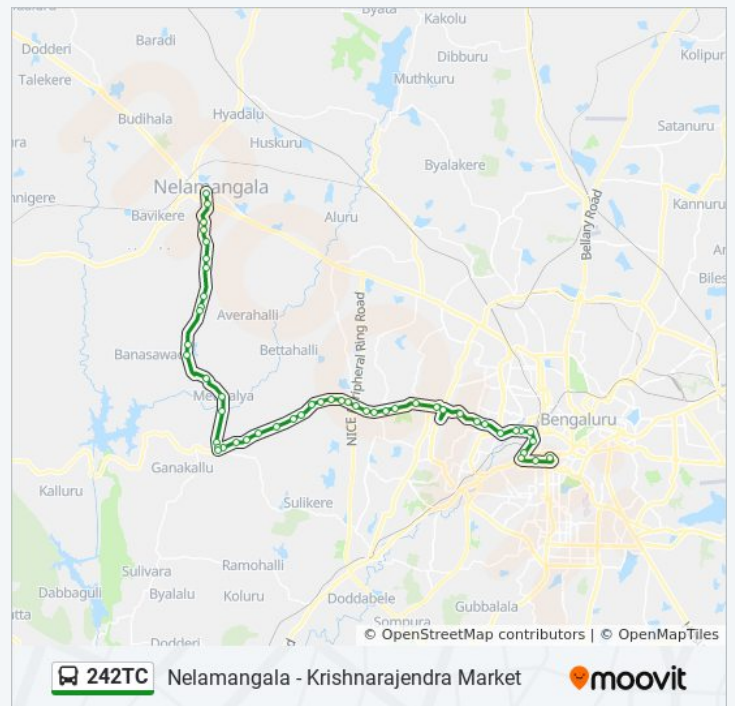

Tuesday	07:00 - 16:25
Wednesday	07:00 - 16:25
Thursday	07:00 - 16:25
Friday	07:00 - 16:25
Saturday	07:00 - 16:25

242TC bus Info

Direction: Nelamangala

Stops: 48

Trip Duration: 99 min

Line Summary:

Metipalya