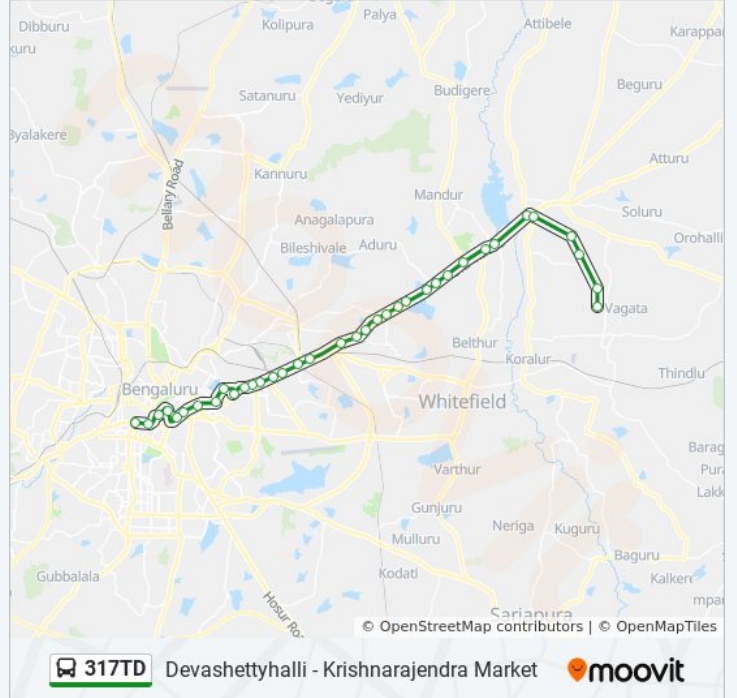

**317TD bus Info****Direction:** Devashettyhalli**Stops:** 36**Trip Duration:** 65 min**Line Summary:**

Bhattarahalli

S.J.E.S.College

Medahalli

Veeranahalli

Avalahalli

Cheemasandra Gate

Budigere Cross

Katamnalluru Gate

Huskur Kodi

Hoskote High School

Chennabyre Gowda Circle

Kannurahalli

Chimandahalli

Jinnagara

Devashettyhalli

### Direction: Krishnarajendra Market

33 stops

[VIEW LINE SCHEDULE](#)

Devashettyhalli

Jinnagara

Chimandahalli

Kannura Halli

Chennabyre Gowda Circle