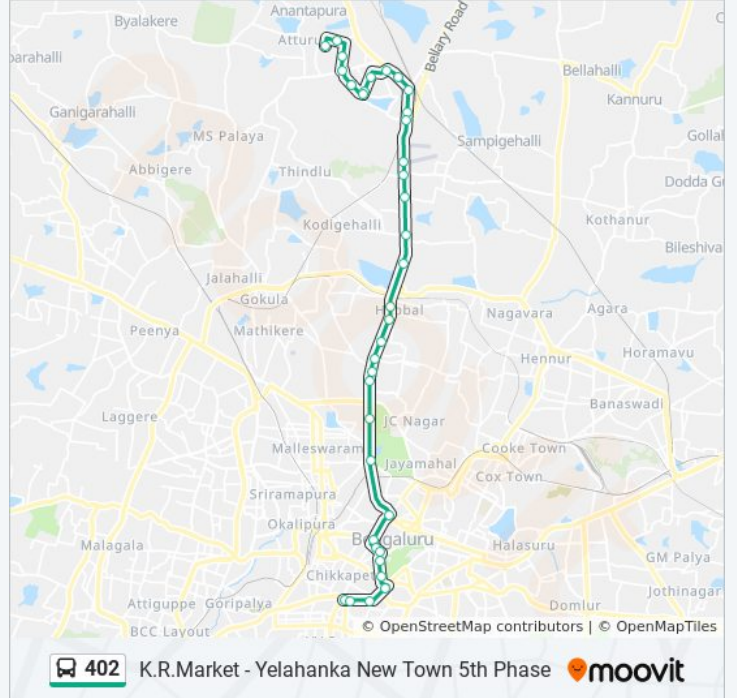

### Direction: Yelahanka New Town 5th Phase

30 stops

[VIEW LINE SCHEDULE](#)

K.R.Market

K.R.Market

Town Hall

St.Marthas Hospital Corporation

Mysore Bank