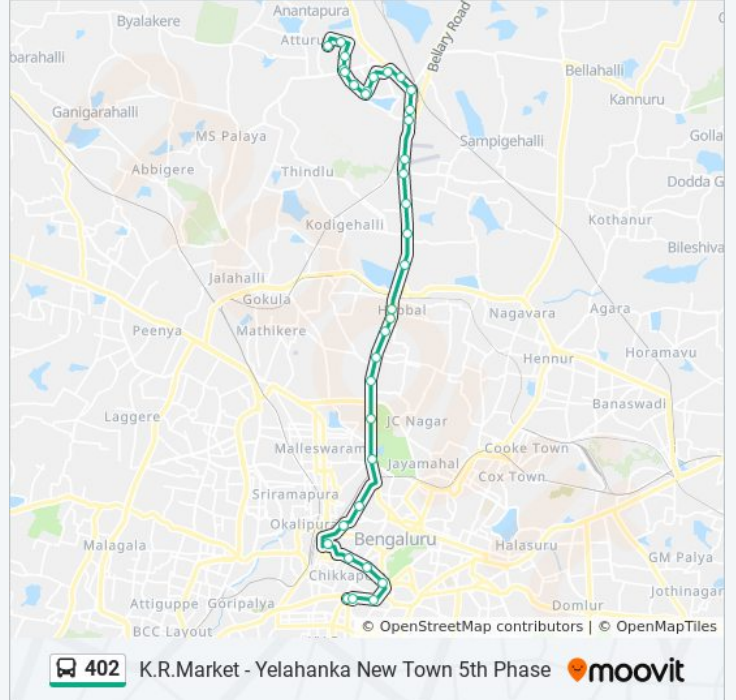

### 402 bus Info

**Direction:** Yelahanka New Town 5th Phase

**Stops:** 30

**Trip Duration:** 46 min

**Line Summary:**

Jakkur Aerodrum  
Allalassandra Gate  
Yelahanka Police Station  
Yelahanka N.E.S.Office  
Seshadripuram College Yelahanka  
Sharavathi Hotel  
Chikka Bommasandra Cross  
Yelahanka Satellite Town  
Mother Dairy Cross Yelahanka  
Yelahanka Bakery  
Yelahanka Bakery  
Yelahanka 5th Phase New Town