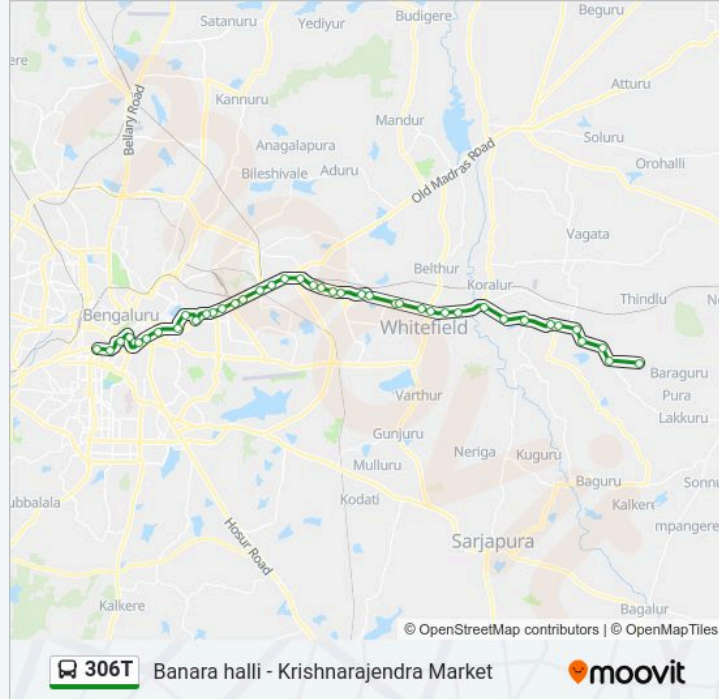

Old Samethanahalli

Bhodhana Hosahalli

Dodda Dunnasandra

Dodda Dunnasandra Cross

Hosahalli Cross Devanagondi

Hosahalli

Medahalli Cross

Handenahalli

Banara Halli

Direction: Krishnarajendra Market

39 stops

[VIEW LINE SCHEDULE](#)

Banara Halli

Handaenahalli

Medahalli Cross

Hosahalli