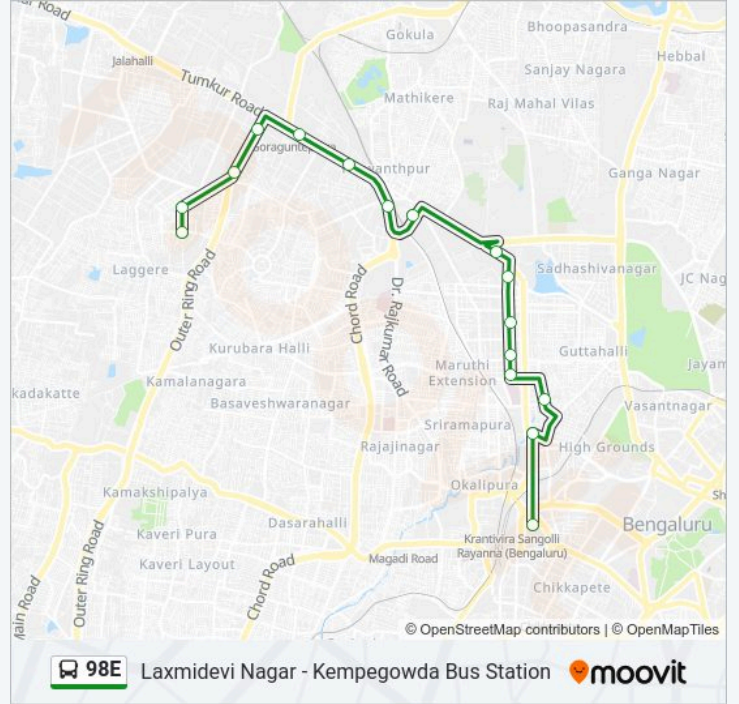

Use the Moovit App to find the closest 98E bus station near you and find out when is the next 98E bus arriving.

Direction: Kempegowda Bus Station

16 stops

[VIEW LINE SCHEDULE](#)

- Laxmidevi Nagar
- Sanjay Gandhi Nagara
- Kanteerava Studio
- Reliance Petrol Bunk Goraguntepalya
- Goraguntepalya
- R.M.C.Yard (Yashawanthapura New Railway Station)
- Govardhan Talkies
- Yeshwanthapura T.T.M.C
- Tata Institute - Sankey Road
- 18th Cross Malleshwaram
- 13th Cross Malleshwaram
- 8th Cross Malleshwaram
- Malleshwaram Circle
- Malleshwaram Link Road
- Central (Towards K.B.S.Majestic)
- Kempegowda Bus Station

98E bus Time Schedule

Kempegowda Bus Station Route Timetable:

Sunday	05:40 - 20:45
Monday	05:40 - 20:45
Tuesday	05:40 - 20:45
Wednesday	05:40 - 20:45
Thursday	05:40 - 20:45
Friday	05:40 - 20:45
Saturday	05:40 - 20:45

98E bus Info

Direction: Kempegowda Bus Station

Stops: 16

Trip Duration: 26 min

Line Summary:

Direction: Laxmidevi Nagar

16 stops

[VIEW LINE SCHEDULE](#)

Kempegowda Bus Station

Anand Rao Circle

Central (Towards K.B.S.Majestic)

Malleswaram Circle

8th Cross Malleshwaram

15th Cross Malleshwaram

18th Cross Malleshwaram

Tata Institute