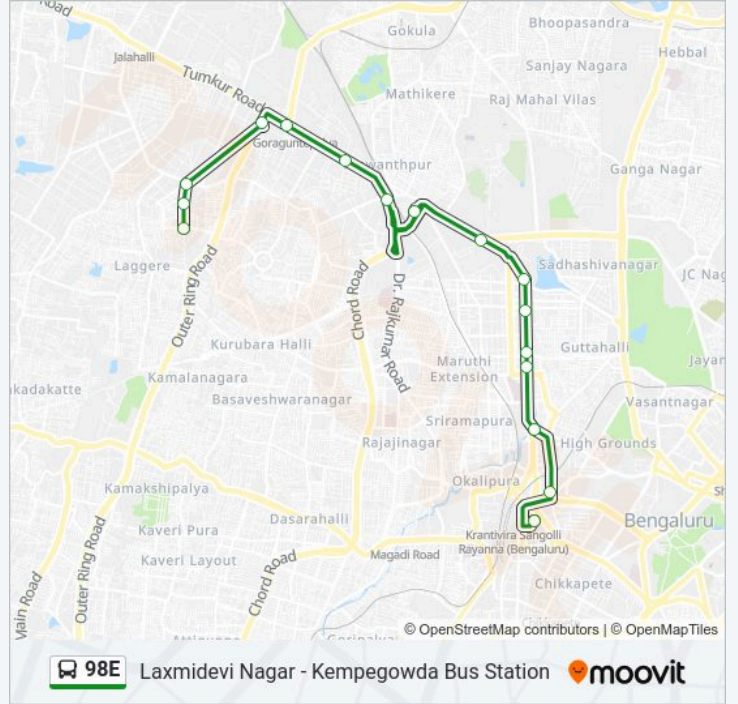

Laxmidevi Nagar - Kempegowda Bus Station

[Get The App](#)

The 98E bus line (Laxmidevi Nagar - Kempegowda Bus Station) has 2 routes. For regular weekdays, their operation hours are:

(1) Kempegowda Bus Station: 05:40 - 20:45(2) Laxmidevi Nagar: 06:35 - 22:05

98E bus Info

Direction: Kempegowda Bus Station

Stops: 16

Trip Duration: 26 min

Line Summary:

Direction: Laxmidevi Nagar

16 stops

[VIEW LINE SCHEDULE](#)

98E bus Time Schedule

Laxmidevi Nagar Route Timetable:

Sunday	06:35 - 22:05
Monday	06:35 - 22:05
Tuesday	06:35 - 22:05
Wednesday	06:35 - 22:05
Thursday	06:35 - 22:05
Friday	06:35 - 22:05
Saturday	06:35 - 22:05

98E bus Info

Direction: Laxmidevi Nagar

Stops: 16

Trip Duration: 25 min

Line Summary:

98E bus time schedules and route maps are available in an offline PDF at moovitapp.com. Use the Moovit App to see live bus times, train schedule or subway schedule, and step-by-step directions for all public transit in Bengaluru.