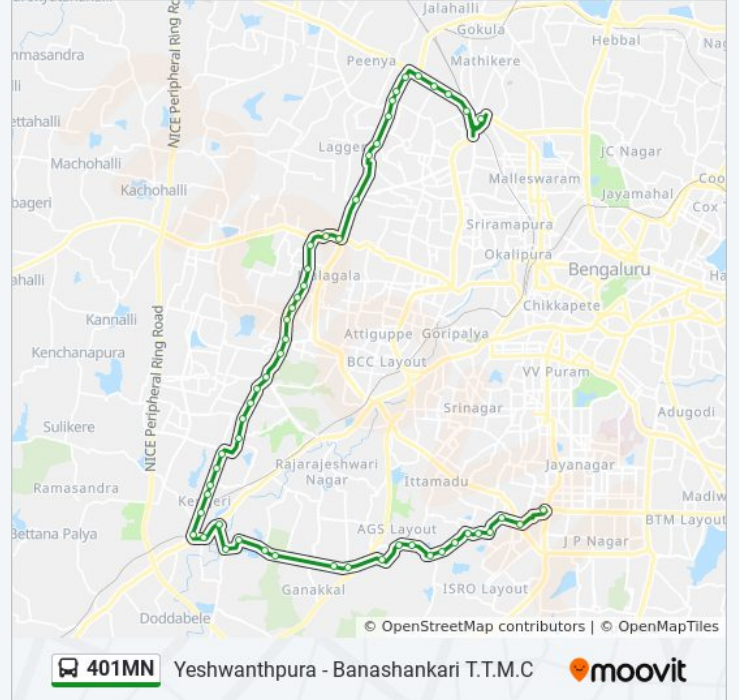

Chikkallasandra Aralimara

Gowdanapalya

Prarthana School

Kadirenahalli Village

Kadirenahalli Cross

Banashankari Bus Station

Direction: Yeshwanthpura

53 stops