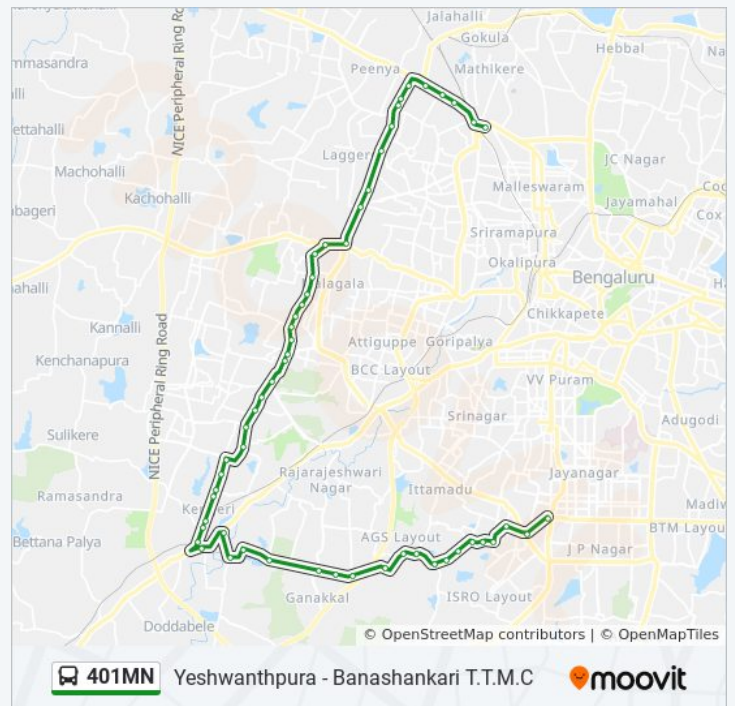

Tuesday	07:35 - 11:45
Wednesday	07:35 - 11:45
Thursday	07:35 - 11:45
Friday	07:35 - 11:45
Saturday	07:35 - 11:45

401MN bus Info

Direction: Yeshwanthpura

Stops: 53

Trip Duration: 72 min

Line Summary:

Mallathahalli I. T.I. Layout