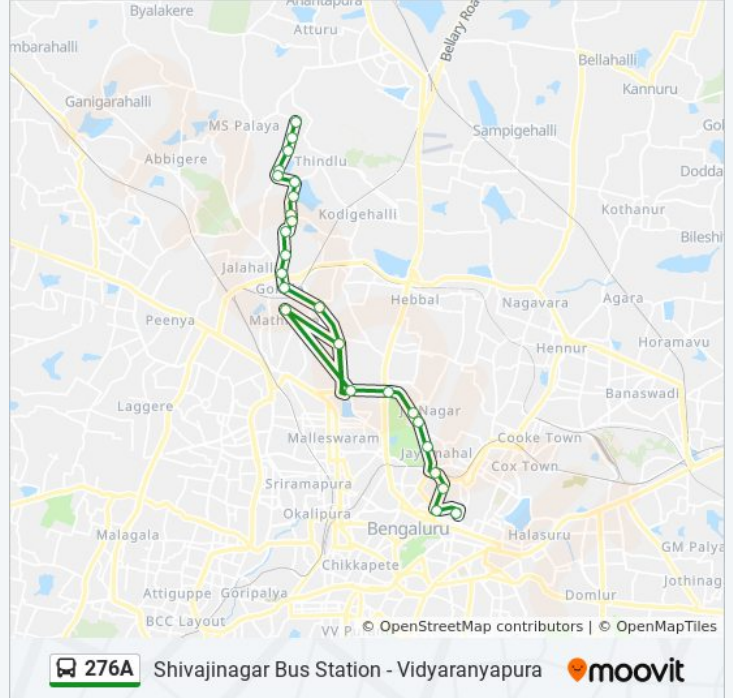

276A

Shivajinagar Bus Station - Vidyaranyapura

Get The App

The 276A bus line (Shivajinagar Bus Station - Vidyaranyapura) has 2 routes. For regular weekdays, their operation hours are:

(1) Shivajinagar Bus Station: 05:55 - 20:10(2) Vidyaranyapura: 05:55 - 21:10

Use the Moovit App to find the closest 276A bus station near you and find out when is the next 276A bus arriving.

Direction: Shivajinagar Bus Station

24 stops

[VIEW LINE SCHEDULE](#)

- Vidyaranyapura
- Echal Mara Vidyaranyapura
- Vidyaranyapura Post Office
- 3rd Block B.E.L.Vidyaranyapura
- 1st Block B.E.L.Vidyaranyapura
- Nanjappa Circle
- Chamundeshwari Layout
- Dodda Bommasandra
- Dodda Bommasandra
- Nagaland Circle
- B.E.L.Hospital
- B.E.L.Circle
- Gokula
- Devasandra Chikkamaranahalli
- M.S.Ramaiah Hospital
- Mathikere
- C.P.R.I.
- Mekhri Circle (Jayamahal Road)
- T.V Tower
- Munireddy Palya
- Jayamahal

276A bus Info

Direction: Shivajinagar Bus Station

Stops: 24

Trip Duration: 39 min

Line Summary:

Cantonment Railway Station

C.S.I.Hospital Queens Road

Shivajinagara Bus Station

 **276A** Shivajinagara Bus Station - Vidyaranyapura 

Direction: Vidyaranyapura

28 stops

[VIEW LINE SCHEDULE](#)

Shivajinagara Bus Station

Indian Express

Cunningham Road

Vasanthnagara (Ambedkar Bhavana)