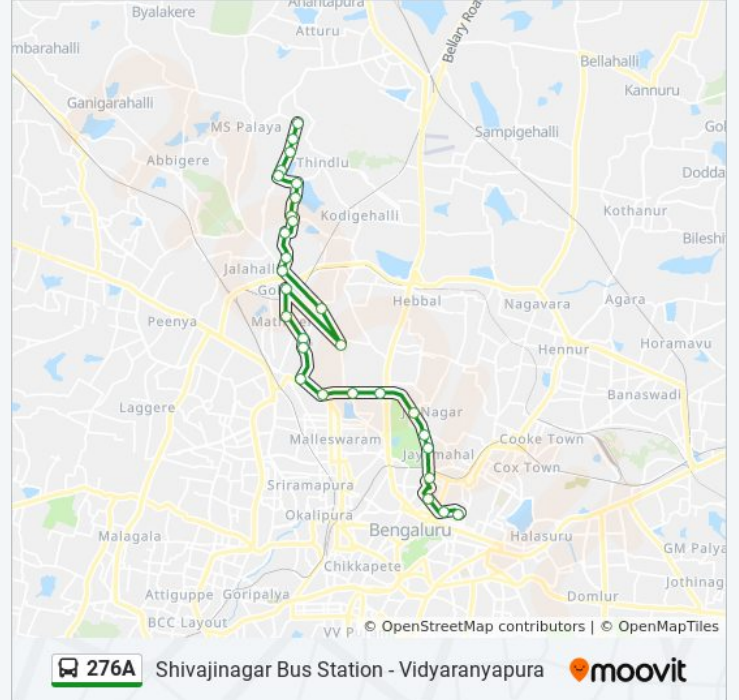

276A

Shivajinagar Bus Station - Vidyaranyapura

Get The App

The 276A bus line (Shivajinagar Bus Station - Vidyaranyapura) has 2 routes. For regular weekdays, their operation hours are:

(1) Shivajinagar Bus Station: 05:55 - 20:10(2) Vidyaranyapura: 05:55 - 21:10

276A bus Info

Direction: Shivajinagar Bus Station

Stops: 24

Trip Duration: 39 min

Line Summary:

Cantonment Railway Station

C.S.I.Hospital Queens Road

Shivajinagara Bus Station

276A bus Info

Direction: Vidyaranyapura

Stops: 28

Trip Duration: 47 min

Line Summary:

Nagaland Circle

Dodda Bommasandra

Dodda Bommasandra

Chamundeshwari Layout

Nanjappa Circle

1st Block B.E.L.Vidyaranyapura

3rd Block B.E.L.Vidyaranyapura

Vidyaranyapura Post Office

Echal Mara Vidyaranyapura

Vidyaranyapura

276A bus time schedules and route maps are available in an offline PDF at moovitapp.com. Use the Moovit App to see live bus times, train schedule or subway schedule, and step-by-step directions for all public transit in Bengaluru.