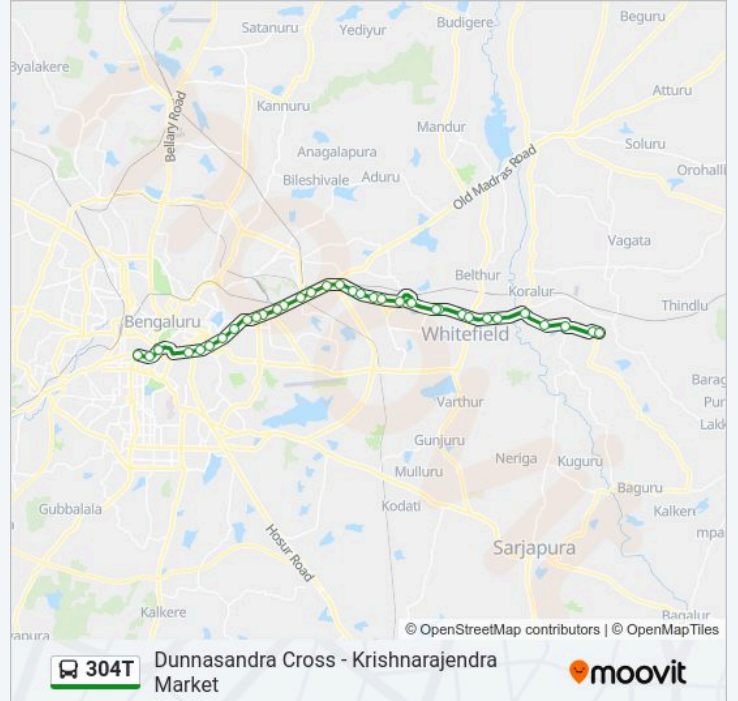

Garudacharpalya

Singayyanapalya

Mahadevapura

B Narayanapura

K.R.Puram Metro Station

Tin Factory

Benniganahalli

Baiyappanahalli Metro Station

N.G.E.F.

Swamy Vivekananda Metro Station / Isolation Hospital

Binnamangala (Indiranagara R.T.O.Office)

Depot 6 Indiranagara

Halasuru

Lido

D.I.G.Office

Life Style

Richmond Circle

Corporation

Town Hall

K.R.Market

304T bus time schedules and route maps are available in an offline PDF at moovitapp.com. Use the Moovit App to see live bus times, train schedule or subway schedule, and step-by-step directions for all public transit in Bengaluru.

© 2024 Moovit - All Rights Reserved