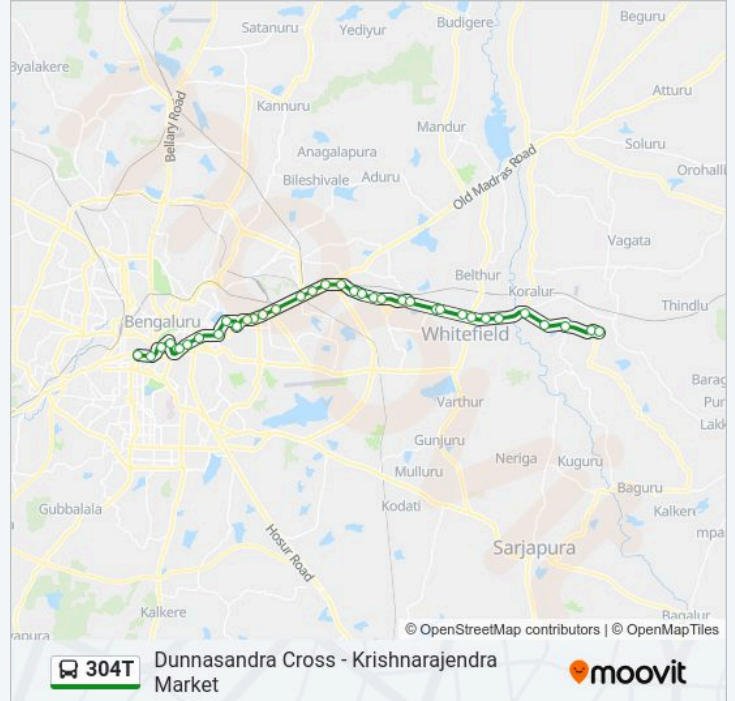

Old Samethanahalli

Bhodhana Hosahalli

Dodda Dunnasandra

Dodda Dunnasandra Cross

Direction: Krishnarajendra Market

34 stops

[VIEW LINE SCHEDULE](#)

Dodda Dunnasandra Cross