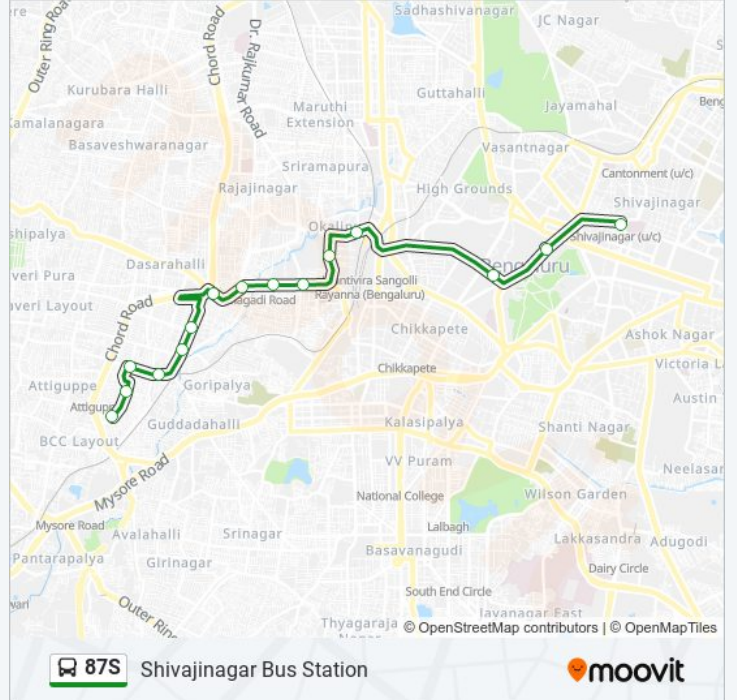

87S bus Info

Direction: Hampinagara Rpc Layout

Stops: 16

Trip Duration: 23 min

Line Summary:

Direction: Shivajinagar Bus Station

15 stops

[VIEW LINE SCHEDULE](#)

10th Cross Magadi Road

5th Cross Magadi Road

Minerva Mill

Okalipura

Maharani College

Vidhana Soudha Karnataka High Court

Shivajinagara Bus Station

87S bus Time Schedule

Shivajinagar Bus Station Route Timetable:

Sunday	06:45 - 18:40
Monday	06:45 - 18:40
Tuesday	06:45 - 18:40
Wednesday	06:45 - 18:40
Thursday	06:45 - 18:40
Friday	06:45 - 18:40
Saturday	06:45 - 18:40

87S bus Info

Direction: Shivajinagar Bus Station

Stops: 15

Trip Duration: 19 min

Line Summary:

87S bus time schedules and route maps are available in an offline PDF at moovitapp.com. Use the [Moovit App](#) to see live bus times, train schedule or subway schedule, and step-by-step directions for all public transit in Bengaluru.