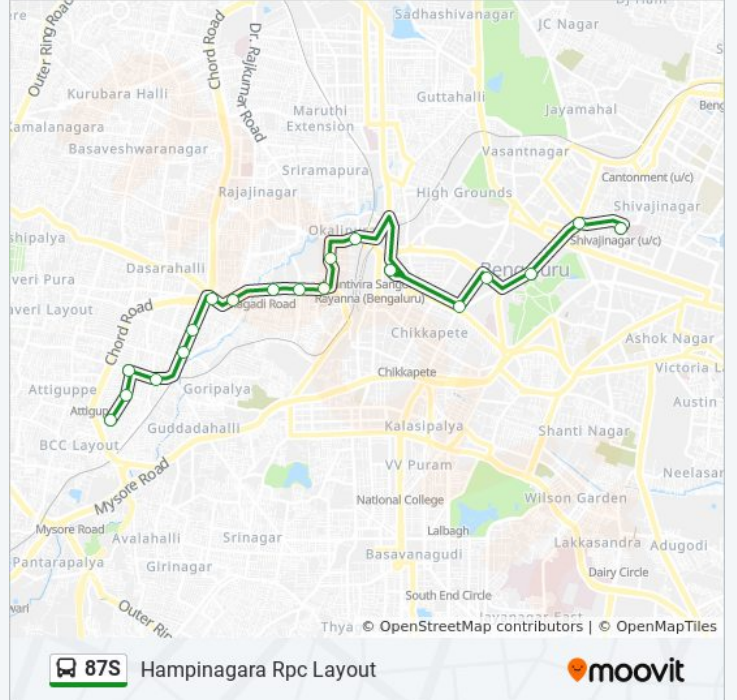

Direction: Hampinagara Rpc Layout

16 stops

[VIEW LINE SCHEDULE](#)

- Shivajinagara Bus Station
- Maharani College
- Cauvery Bhavana
- Kempegowda Bus Station
- Okalipura
- Minerva Mill
- 5th Cross Magadi Road
- 10th Cross Magadi Road
- Prasanna Theatre
- Magadi Road Toll Gate
- Pipeline Park
- Pipeline Binni Layout
- Veeranjaneya Swami
- Hampi Nagara Post Office
- Hampinagara 7th Main
- Hampinagara R.P.C.Layout

87S bus Time Schedule

Hampinagara Rpc Layout Route Timetable:

Sunday	07:45 - 19:40
Monday	07:45 - 19:40
Tuesday	07:45 - 19:40
Wednesday	07:45 - 19:40
Thursday	07:45 - 19:40
Friday	07:45 - 19:40
Saturday	07:45 - 19:40

87S bus Info

Direction: Hampinagara Rpc Layout

Stops: 16

Trip Duration: 23 min

Line Summary:

Direction: Shivajinagar Bus Station

15 stops

[VIEW LINE SCHEDULE](#)

10th Cross Magadi Road

5th Cross Magadi Road

Minerva Mill

Okalipura

Maharani College

Vidhana Soudha Karnataka High Court

Shivajinagara Bus Station

87S bus Time Schedule