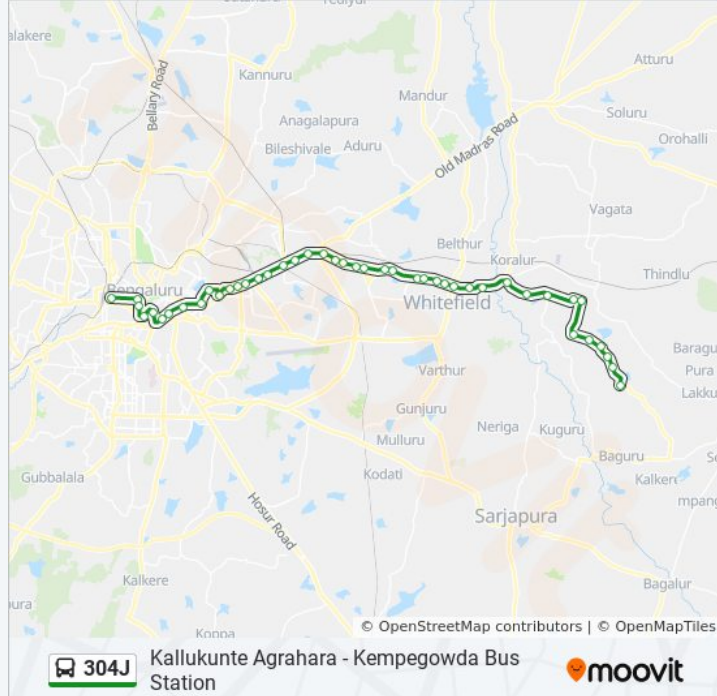

Channasandra

Thirumalashettyhalli Cross

Old Samethanahalli

Bhodhana Hosahalli

Dodda Dunnasandra

Dodda Dunnasandra Cross

Anugondanahalli Cross

Obalapura Gate

Medi Mallasandra

Mata Mallasandra

Arehalli Cross

Kalkunte Agrahara

304J

Kallukunte Agrahara - Kempegowda Bus Station

moovit

Direction: Kempegowda Bus Station

42 stops

[VIEW LINE SCHEDULE](#)

Kalkunte Agrahara

Arehalli Cross

Mata Mallasandra

Medi Mallasandra

Obalapura Gate

Anugondanahalli Cross