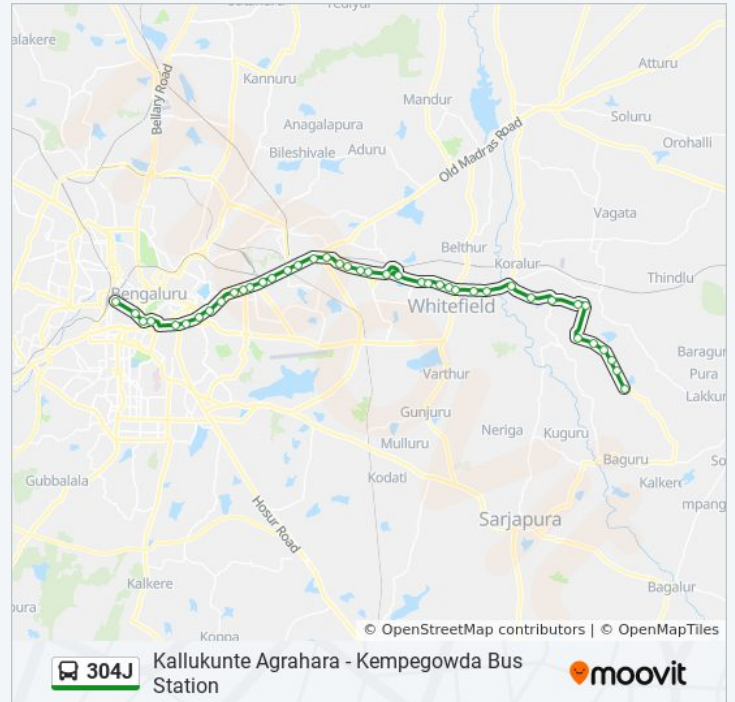

304J

Kallukunte Agrahara - Kempegowda Bus Station

Get The App

The 304J bus line (Kallukunte Agrahara - Kempegowda Bus Station) has 2 routes. For regular weekdays, their operation hours are:

(1) Kallukunte Agrahara: 08:05 - 20:00(2) Kempegowda Bus Station: 06:30 - 17:45

304J bus Info

Direction: Kempegowda Bus Station

Stops: 42

Trip Duration: 77 min

Line Summary:

Pallavi Talkies

St.Marthas Hospital Corporation

Mysore Bank