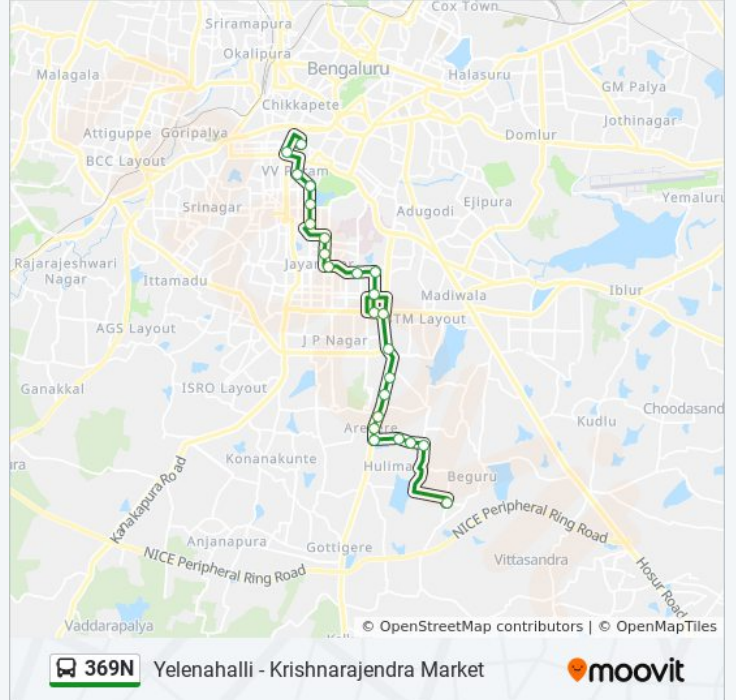

369N bus Info

Direction: Krishnarajendra Market

Stops: 24

Trip Duration: 39 min

Line Summary:

Makkala Koota / Mahila Seva Samaja

K.R.Market (Kalasipalya)

Direction: Yelenahalli

24 stops

[VIEW LINE SCHEDULE](#)

K.R.Market (Kalasipalya)

Makkala Koota

Mahila Seva Samaja

National College

Lalbagh West Gate

R.V.Teachers College