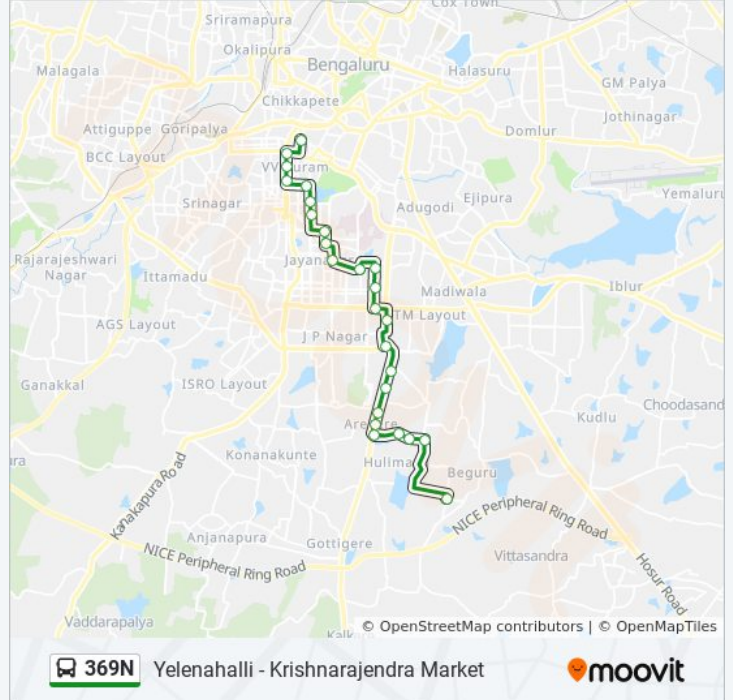

369N bus Info

Direction: Yelenahalli

Stops: 24

Trip Duration: 38 min

Line Summary:

B.P.L.

Jn Of 80 Feet Road

Shanthiniketan Layout Cross

Shiridi Sai Temple Bda 80ft Rd

Shirdi Sai Temple Arakere

Yelenahalli

369N bus time schedules and route maps are available in an offline PDF at moovitapp.com. Use the [Moovit App](#) to see live bus times, train schedule or subway schedule, and step-by-step directions for all public transit in Bengaluru.