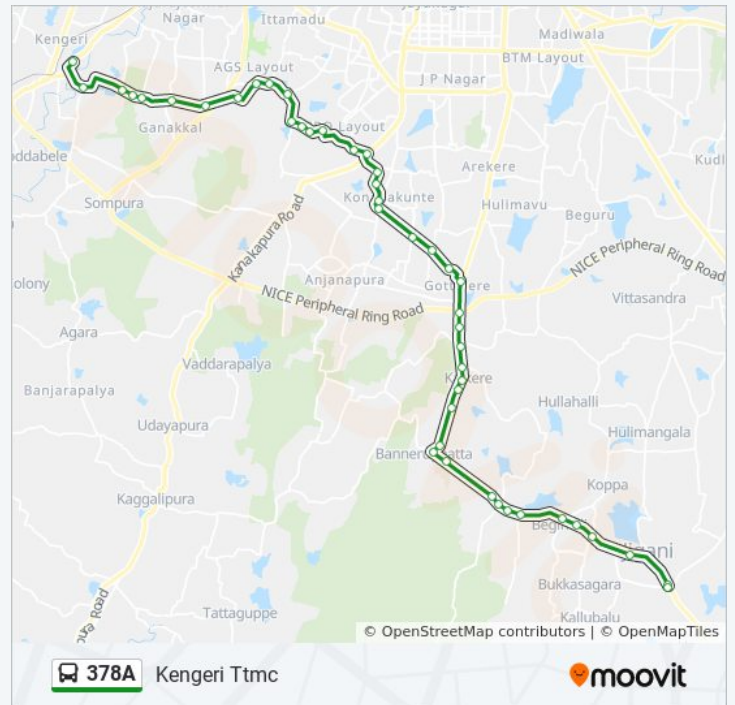

Direction: Kengeri Ttmc

Stops: 43

Trip Duration: 65 min

Line Summary:

Mantapa Cross

Sarala Birla Academy

Bannerughatta Circle

Vijaya Bank Bannerughatta

Sampangiram Nagara

A.M.C.College

Kalkere

Tulips Resort

Koli Farm Gate / Viewers Colony

Basavanapura Gate

T John College

Gottigere

Royal Layout

Jambusavari Dinne

Royal Layout

Glass Factory Avalahalli

Hari Nagara Cross

Sowdamini Kalyana Mantapa

Konanakunte

Konanakunte Cross

Ragi Machine

Vasanthapura Temple

Yadamma Nagara

K.E.B.Subramanyapura

Post Office Subramanyapura

Uttarahalli

Arehalli

Uttarahalli Water Tank

Pattamma Temple Uttarahalli

Channasandra

Indo American Hybrid Farm

Omkar Hills

B.G.S.Hospital