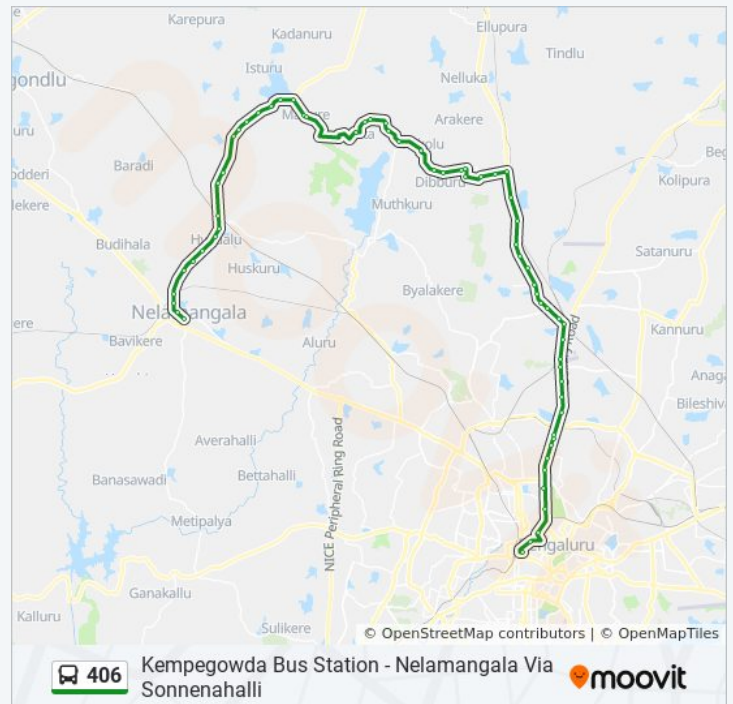

406 bus Info

Direction: Nelamangala Bus Station Via Sonnenahalli

Stops: 63

Trip Duration: 117 min

Line Summary:

Sri Banashankari Layout

Ittagalpura Gate

Itagalapura