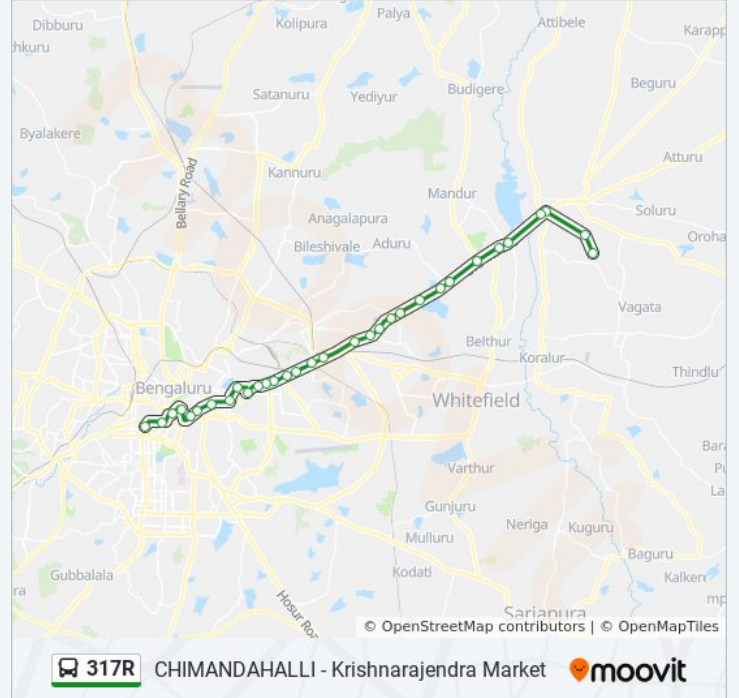

317R bus Info

Direction: Chimandahalli

Stops: 32

Trip Duration: 58 min

Line Summary:

Bhattarahalli

Medahalli

Veeranahalli

Avalahalli

Budigere Cross

Katamnalluru Gate

Huskur Kodi

Hoskote High School

Hoskote K.E.B.Circle

Kannura Halli

Chimandahalli

Direction: Krishnarajendra Market

31 stops

[VIEW LINE SCHEDULE](#)

Chimandahalli

Kannura Halli

Hoskote K.E.B.Circle

Hoskote High School

Huskur Kodi