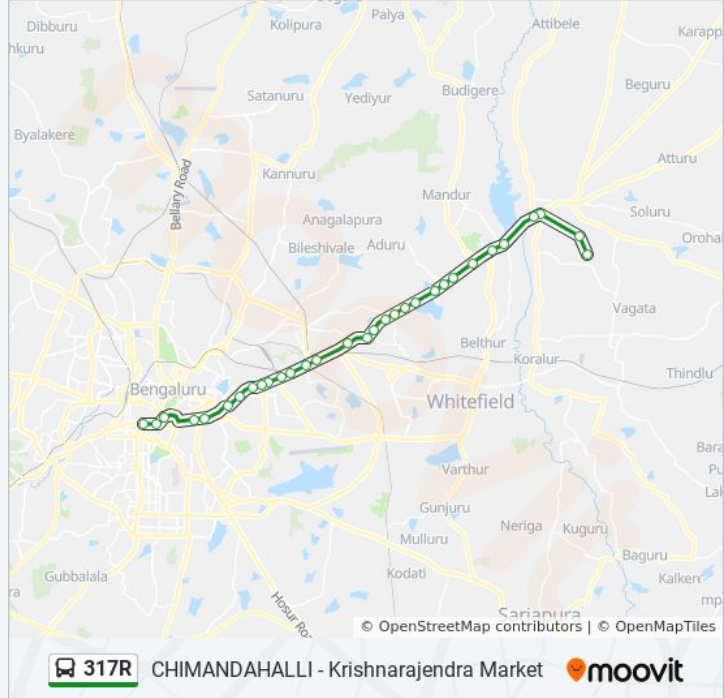

Benniganahalli

Baiyappanahalli Metro Station

N.G.E.F.

Swamy Vivekananda Metro Station / Isolation Hospital

Binnamangala (Indiranagara R.T.O.Office)

Depot 6 Indiranagara

Halasuru

Lido

Life Style

Richmond Circle

Corporation

Town Hall

K.R.Market

317R bus time schedules and route maps are available in an offline PDF at moovitapp.com. Use the [Moovit App](#) to see live bus times, train schedule or subway schedule, and step-by-step directions for all public transit in Bengaluru.

[About Moovit](#) • [MaaS Solutions](#) • [Supported Countries](#) • [Mooviter Community](#)

© 2024 Moovit - All Rights Reserved

Check Live Arrival Times