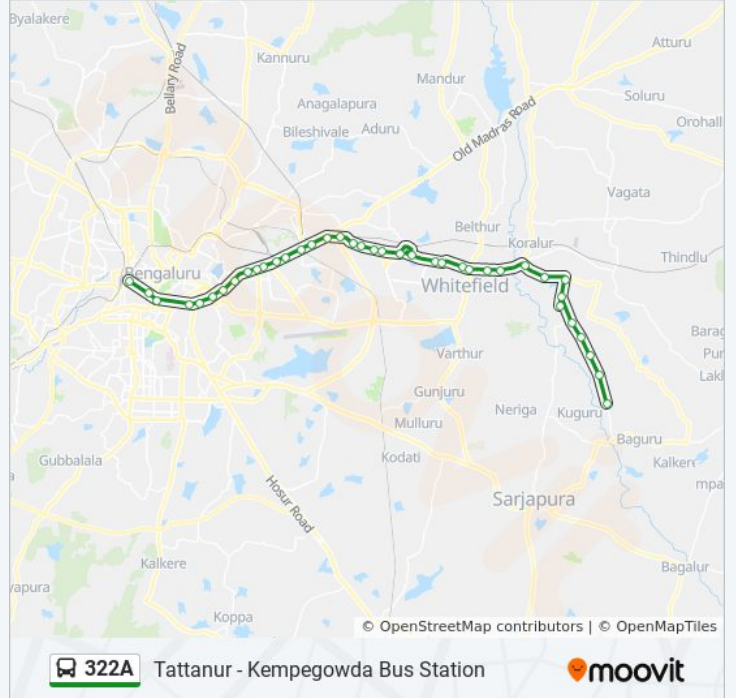

322A bus Info**Direction:** Kempegowda Bus Station**Stops:** 39**Trip Duration:** 76 min**Line Summary:**

B Narayanapura

K.R.Puram Metro Station

Tin Factory

Benniganahalli

Baiyappanahalli Metro Station

N.G.E.F.

St.Marthas Hospital Corporation

Mysore Bank

Kempegowda Bus Station

Direction: Tattatur

41 stops

[VIEW LINE SCHEDULE](#)

Kempegowda Bus Station

Maharani College