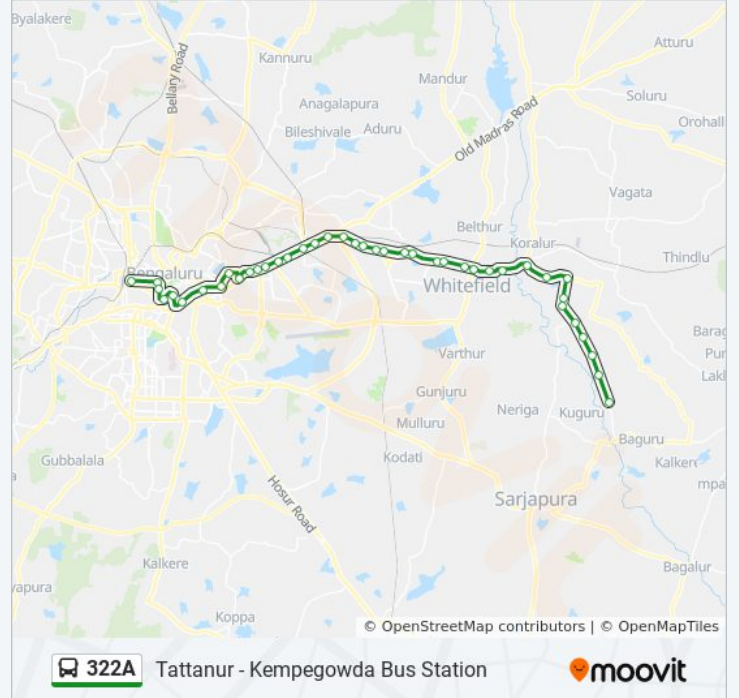

Binnamangala (Indiranagara R.T.O.Office)

Swamy Vivekananda Metro Station / Isolation Hospital

N.G.E.F.

Baiyappanahalli Metro Station

Benniganahalli

Tin Factory

K.R.Puram Metro Station

B Narayanapura

Mahadevapura

Singayyanapalya

Garudacharpalya

Brook Steel E.S.I.

Hoodi

Rajapalya

Pattandur Agrahara Gate

I.T.P.L.Whitefield

B.P.L.

Hope Farm

M.V.J.College

Channasandra

Thirumalashettyhalli Cross

Old Samethanahalli

Bhodhana Hosahalli

Ayurvedic Hospital

Naganaikna Kote

Muthkuru

Edagonahalli

Byadarahalli

Muthugadahalli

Tattanur