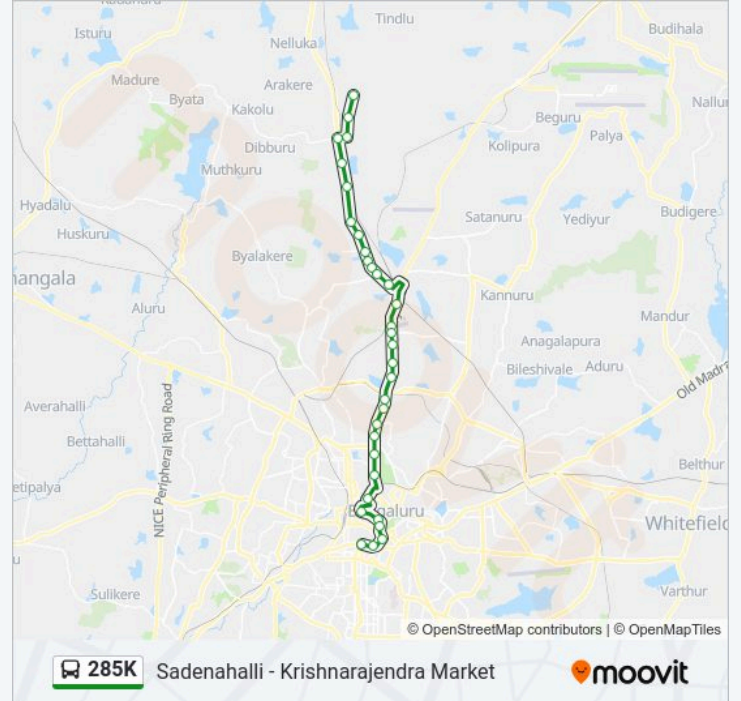

285K bus Info

Direction: Krishnarajendra Market

Stops: 32

Trip Duration: 59 min

Line Summary:

C.B.I

Mekhri Circle Bus Stop

Palace Ground

Direction: Sadenahalli

32 stops

[VIEW LINE SCHEDULE](#)

K.R.Market

Town Hall

St.Marthas Hospital Corporation

Mysore Bank

K.P.C.C.Office