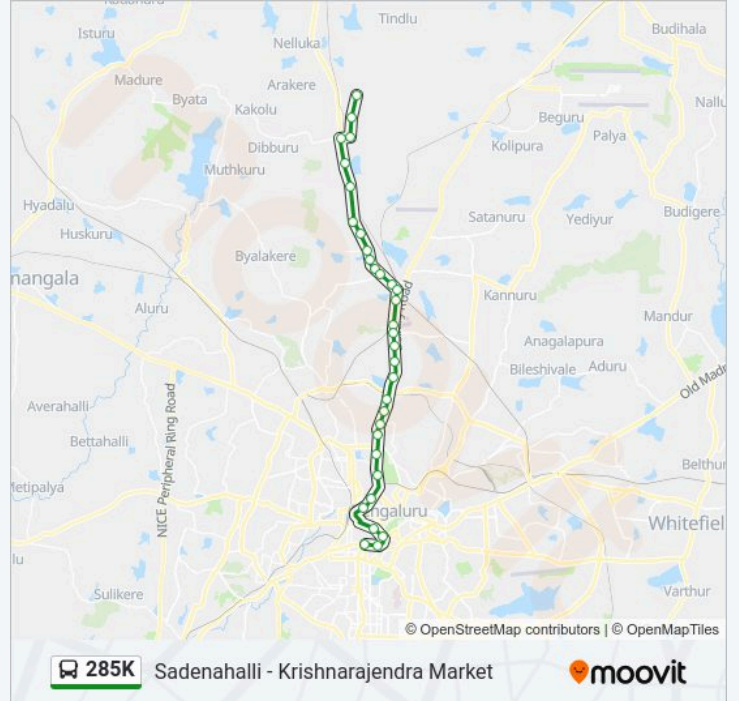

Yelahanka Police Station

Yelahanka N.E.S.Office

Escorts

Rail Wheel Factory

Puttenahalli

Ananthapura Gate

C.P.R.I.Yelahanka

Nagenahalli Gate

Singanayakanahalli Gate

Honnenahalli

Rajanukunte

Addiganahalli

Patalamma Temple

Sadenahalli

285K bus time schedules and route maps are available in an offline PDF at moovitapp.com. Use the Moovit App to see live bus times, train schedule or subway schedule, and step-by-step directions for all public transit in Bengaluru.

© 2024 Moovit - All Rights Reserved