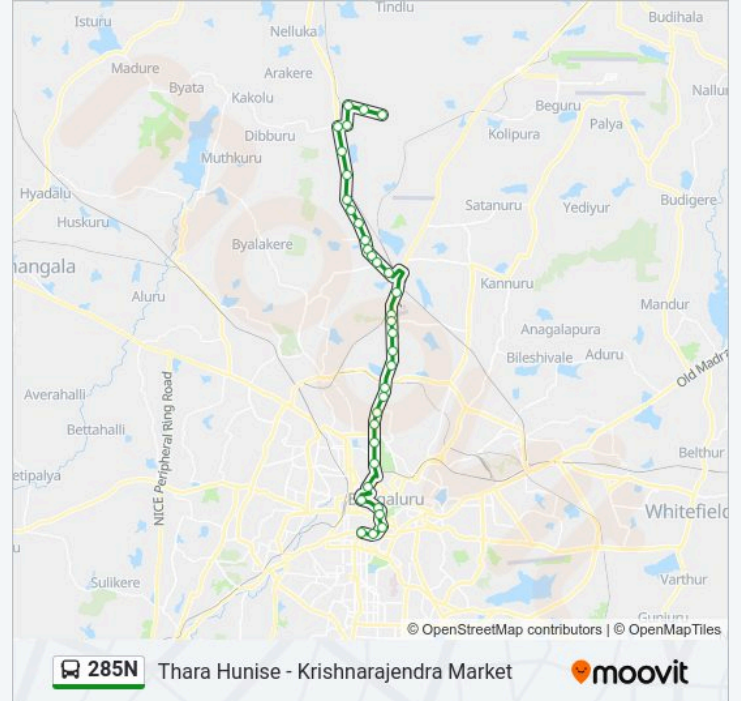

Hebbala

Canara Bank Hebbala

C.B.I

Mekhri Circle Bus Stop

Palace Ground

R.M.Guttahalli

Shivananda Stores

Anand Rao Circle

Maharani College

K.R.Circle

Corporation

Town Hall

K.R.Market

Direction: Thara Hunise

34 stops

[VIEW LINE SCHEDULE](#)

K.R.Market

Town Hall

St.Marthas Hospital Corporation

Mysore Bank

K.P.C.C.Office

Shivananda Stores

R.M.Guttahalli

Palace Ground

Mekhri Circle Bus Stop

C.B.I

Canara Bank Hebbala

Hebbala

Military Dairy Farm (Esteem Mall)

Kodigehalli Gate

Byatarayanapura

G.K.V.K.Gate

285N bus Time Schedule

Thara Hunise Route Timetable:

Sunday	09:15 - 17:05
Monday	09:15 - 17:05
Tuesday	09:15 - 17:05
Wednesday	09:15 - 17:05
Thursday	09:15 - 17:05
Friday	09:15 - 17:05
Saturday	09:15 - 17:05

285N bus Info

Direction: Thara Hunise

Stops: 34

Trip Duration: 71 min

Line Summary: