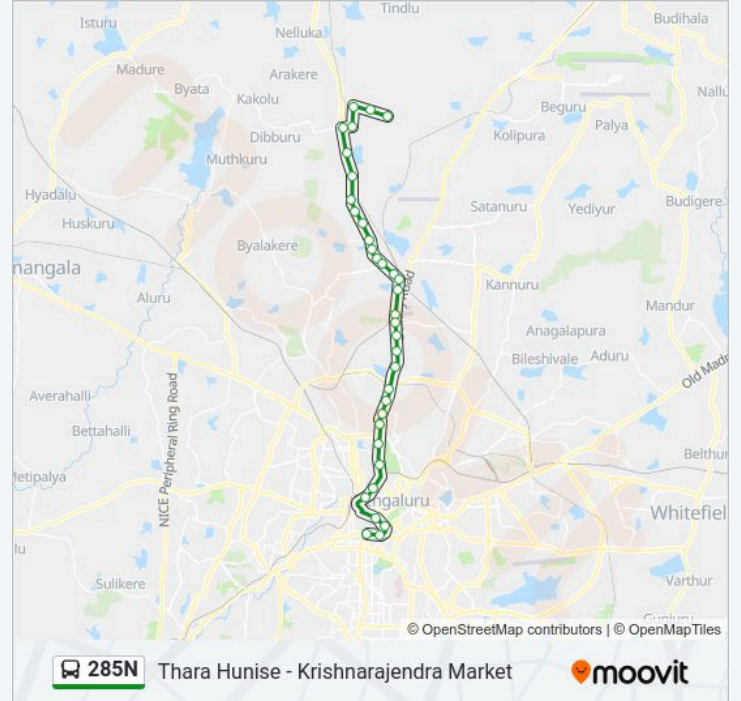

Singanayakanahalli Gate

Honnenahalli

Rajanukunte

Addiganahalli

Patalamma Temple

T.Agrahara

Tharahunase

285N bus time schedules and route maps are available in an offline PDF at moovitapp.com. Use the Moovit App to see live bus times, train schedule or subway schedule, and step-by-step directions for all public transit in Bengaluru.

© 2024 Moovit - All Rights Reserved