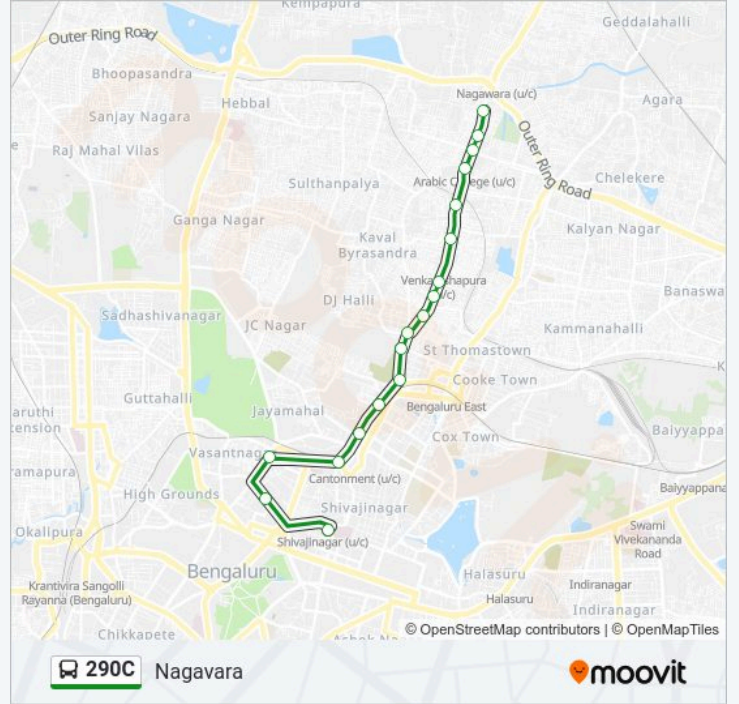

 290C

Nagavara

Get The App

The 290C bus line (Nagavara) has 2 routes. For regular weekdays, their operation hours are:

(1) Nagavara: 06:30 - 18:45(2) Shivajinagar Bus Station: 07:05 - 19:25

Use the Moovit App to find the closest 290C bus station near you and find out when is the next 290C bus arriving.

## Direction: Nagavara

18 stops

[VIEW LINE SCHEDULE](#)

Shivajinagara Bus Station  
Cunningham Road  
Vasanthnagara (Ambedkar Bhavana)  
Bamboo Bazar 2  
Coles Park  
Pulkeshi Nagar  
Doddy  
Canara Bank Tannery Road  
Periyar Nagara Circle  
Muslim Colony  
P&T Colony  
Venkateshapura  
Kadugondanahalli  
Kadugondanahalli Railway Gate  
Arabic College  
Govindapura Cross  
Glass Factory  
Nagavara

## 290C bus Time Schedule

Nagavara Route Timetable:

Sunday	06:30 - 18:45
Monday	06:30 - 18:45
Tuesday	06:30 - 18:45
Wednesday	06:30 - 18:45
Thursday	06:30 - 18:45
Friday	06:30 - 18:45
Saturday	06:30 - 18:45

## 290C bus Info

**Direction:** Nagavara

**Stops:** 18

**Trip Duration:** 26 min

**Line Summary:**