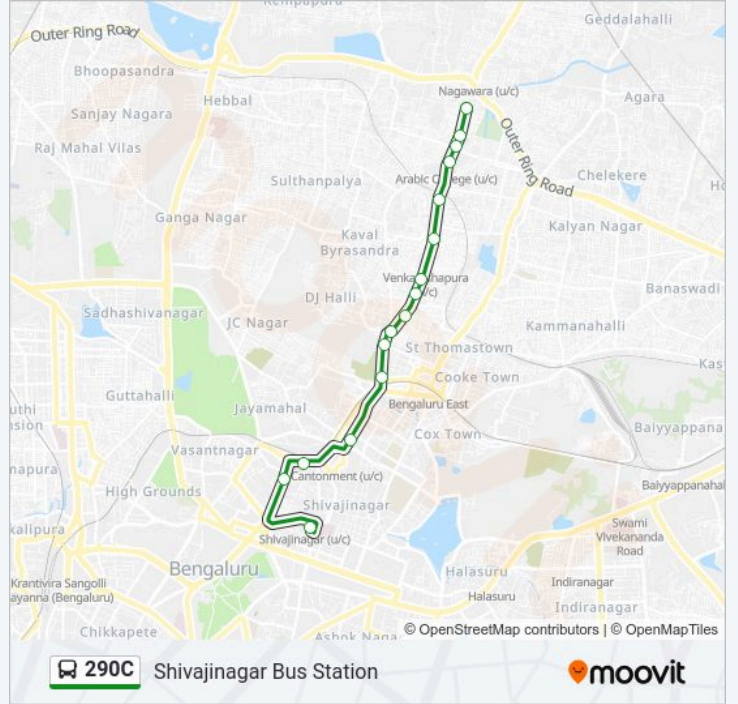

 290C

Nagavara

Get The App

The 290C bus line (Nagavara) has 2 routes. For regular weekdays, their operation hours are:

(1) Nagavara: 06:30 - 18:45(2) Shivajinagar Bus Station: 07:05 - 19:25

Use the Moovit App to find the closest 290C bus station near you and find out when is the next 290C bus arriving.

## 290C bus Info

**Direction:** Nagavara

**Stops:** 18

**Trip Duration:** 26 min

**Line Summary:**

### 290C bus Time Schedule

Shivajinagar Bus Station Route Timetable:

Sunday	07:05 - 19:25
Monday	07:05 - 19:25
Tuesday	07:05 - 19:25
Wednesday	07:05 - 19:25
Thursday	07:05 - 19:25
Friday	07:05 - 19:25
Saturday	07:05 - 19:25

### 290C bus Info

**Direction:** Shivajinagar Bus Station

**Stops:** 16

**Trip Duration:** 21 min

**Line Summary:**

290C bus time schedules and route maps are available in an offline PDF at [moovitapp.com](https://moovitapp.com). Use the Moovit App to see live bus times, train schedule or subway schedule, and step-by-step directions for all public transit in Bengaluru.