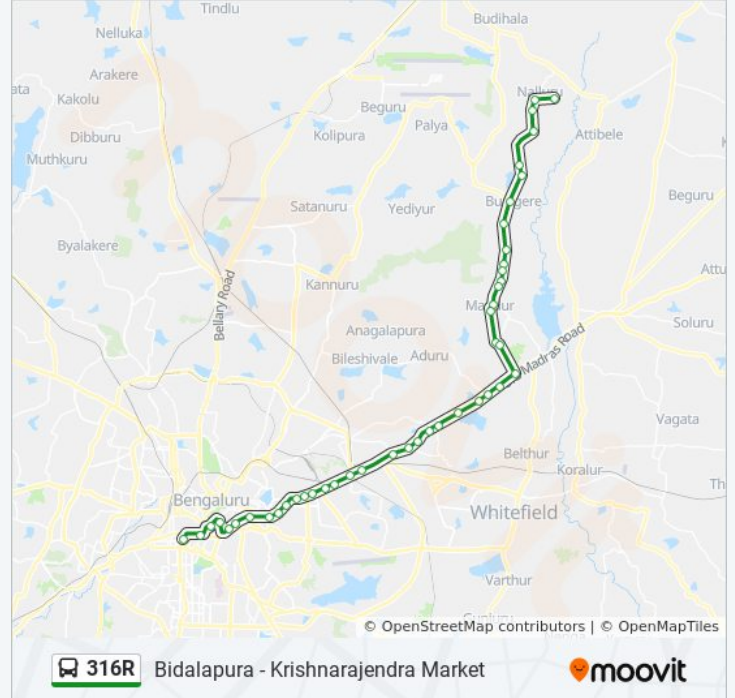

Kattugollahalli

Singarapura

Jyothipura

Thirumenahalli Gate

Handarahalli Gate

Budigere

Chowdappanahalli

Kaggalahalli Gate

Somathanahalli Gate Budigere Road

Devaganahalli

Nallur

Bidalapura

Direction: Krishnarajendra Market

39 stops

[VIEW LINE SCHEDULE](#)

Bidalapura