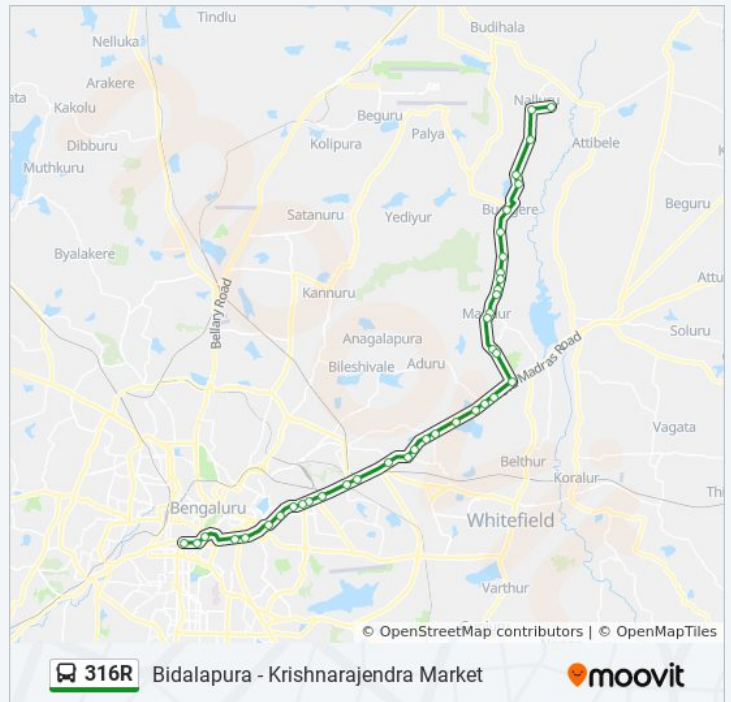

316R bus Info

Direction: Krishnarajendra Market

Stops: 39

Trip Duration: 75 min

Line Summary:

316R bus time schedules and route maps are available in an offline PDF at moovitapp.com. Use the [Moovit App](#) to see live bus times, train schedule or subway schedule, and step-by-step directions for all public transit in Bengaluru.