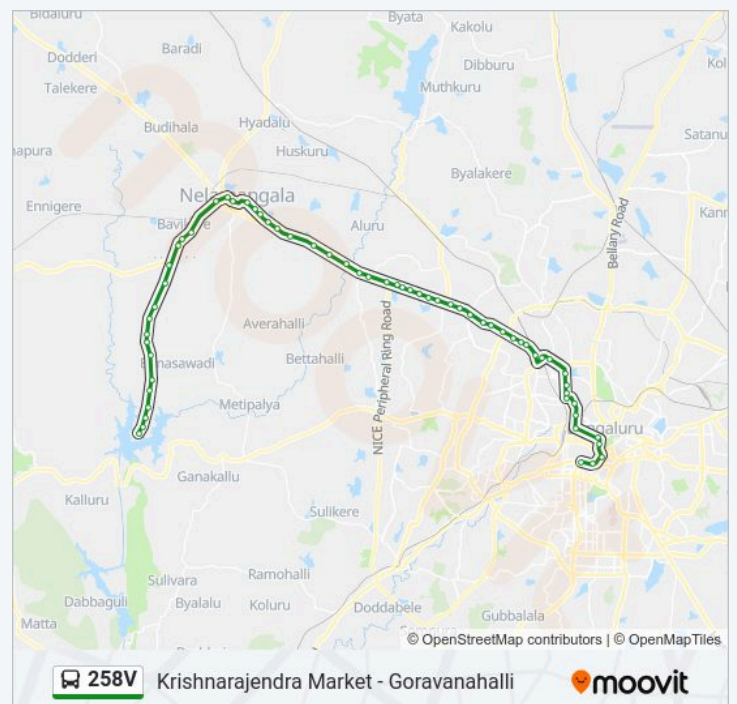

**258V bus Time Schedule**

Krishnarajendra Market Route Timetable:

Sunday	04:30
Monday	04:30
Tuesday	04:30
Wednesday	04:30
Thursday	04:30
Friday	04:30
Saturday	04:30

**258V bus Info**

**Direction:** Krishnarajendra Market

**Stops:** 61

**Trip Duration:** 89 min

**Line Summary:**

Binnamangala

Vishwa Shanti Ashrama

Arishinakunte

Dasanapura

Adakamaranahalli