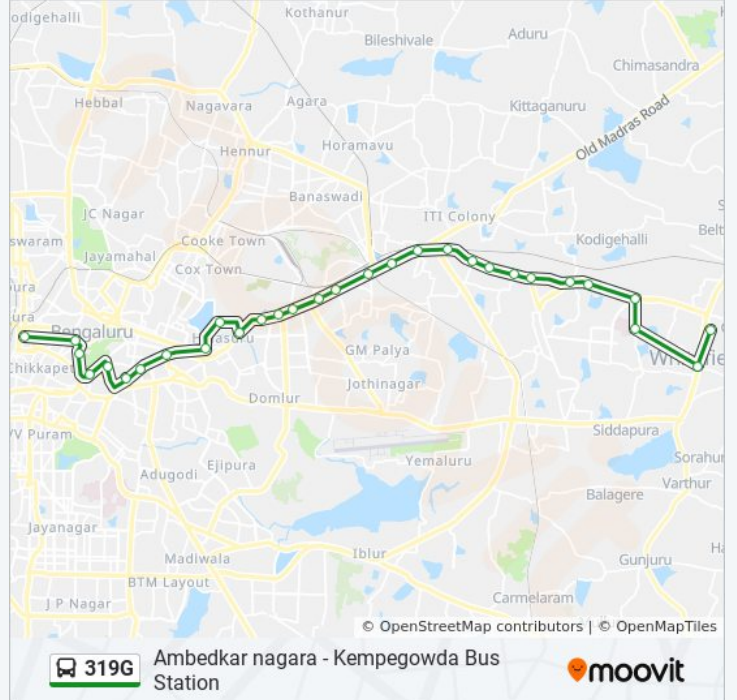

319G

Ambedkar nagara - Kempegowda Bus Station

Get The App

The 319G bus line (Ambedkar nagara - Kempegowda Bus Station) has 2 routes. For regular weekdays, their operation hours are:

(1) Ambedkar Nagara: 08:30 - 14:15(2) Kempegowda Bus Station: 10:15 - 12:55

Use the Moovit App to find the closest 319G bus station near you and find out when is the next 319G bus arriving.

Direction: Ambedkar Nagara

30 stops

[VIEW LINE SCHEDULE](#)

- Kempegowda Bus Station
- Maharani College
- K.R.Circle Corporation
- St.Joseph Boys High School Malya Hospital
- Richmond Circle (Bishop Coton Girls High School)
- St.Joseph College
- Mayo Hall
- Begum Mahal
- Philips Millenium Halasuru
- Halasuru
- Depot 6 Indiranagara
- Binnamangala (Indiranagara R.T.O.Office)
- Swamy Vivekananda Metro Station / Isolation Hospital
- N.G.E.F.
- Baiyappanahalli Metro Station
- Benniganahalli
- Tin Factory
- K.R.Puram Metro Station
- B Narayanapura
- Mahadevapura

319G bus Time Schedule

Ambedkar Nagara Route Timetable:

Sunday	08:30 - 14:15
Monday	08:30 - 14:15
Tuesday	08:30 - 14:15
Wednesday	08:30 - 14:15
Thursday	08:30 - 14:15
Friday	08:30 - 14:15
Saturday	08:30 - 14:15

319G bus Info

Direction: Ambedkar Nagara

Stops: 30

Trip Duration: 51 min

Line Summary:

Singayyanapalya
 Garudacharpalya
 Brook Steel E.S.I.
 Hoodi
 Rajapalya
 Pattandur Agrahara Gate
 Pattanduru Agrahara
 Whitefield Post Office
 Dr.Ambedkar Nagara