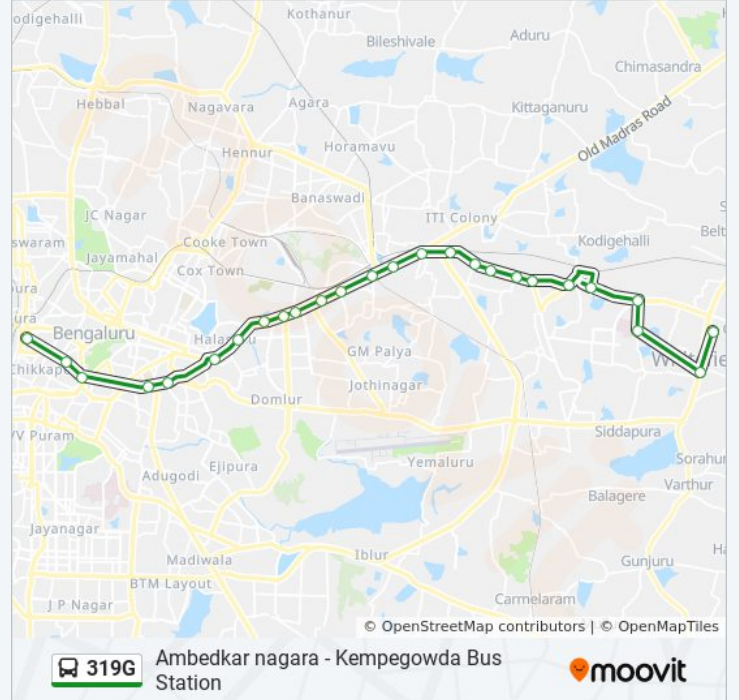

Depot 6 Indiranagara

Halasuru

Lido

Life Style

Richmond Circle

St. Marthas Hospital Corporation

Mysore Bank

Kempegowda Bus Station

319G bus time schedules and route maps are available in an offline PDF at moovitapp.com. Use the [Moovit App](#) to see live bus times, train schedule or subway schedule, and step-by-step directions for all public transit in Bengaluru.

[About Moovit](#) • [MaaS Solutions](#) • [Supported Countries](#) • [Mooviter Community](#)

© 2024 Moovit - All Rights Reserved

Check Live Arrival Times