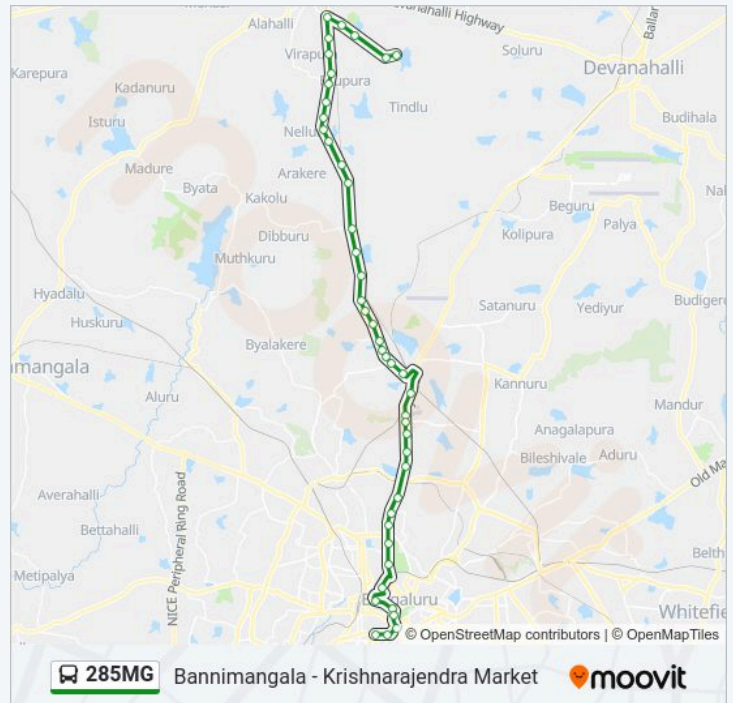

Military Dairy Farm (Esteem Mall)

Canara Bank Hebbala

C.B.I

Mekhri Circle Bus Stop

Palace Ground

R.M.Guttahalli

**285MG bus Info****Direction:** Krishnarajendra Market**Stops:** 44**Trip Duration:** 97 min**Line Summary:**